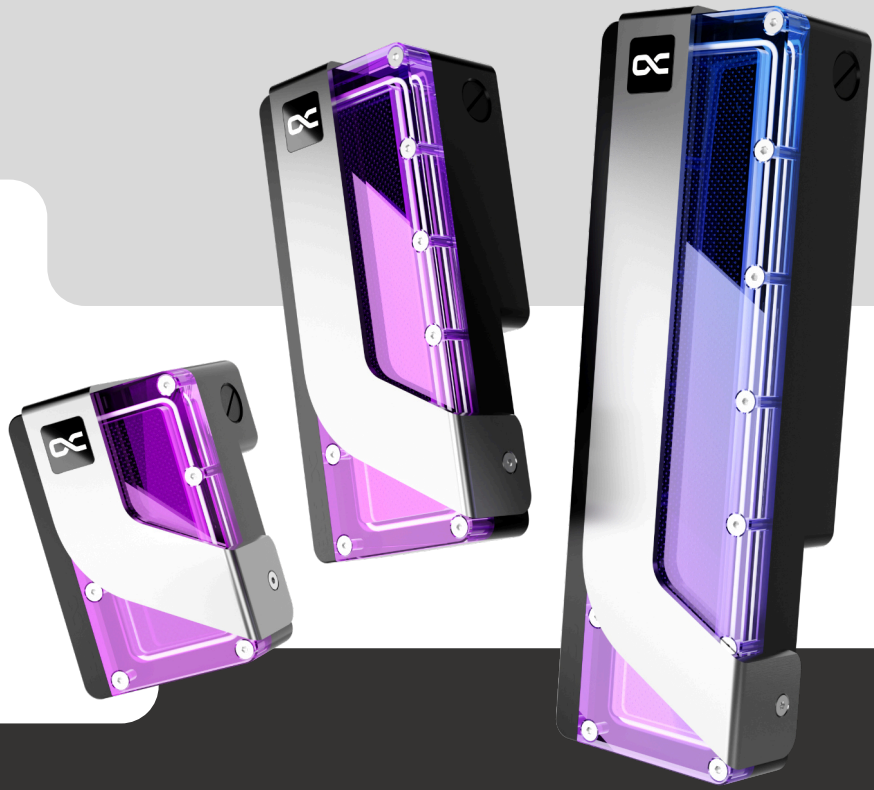

## CORE DDCZERO FLAT RESERVOIR

The Alphacool Core DDCzero Flat Reservoir not only look impressive with its aRGB lighting, but also offers flexibility. The reservoirs stand out with the unique Core Design language and the new and powerful DDCzero pump (required for operation). Due to its small form factor, the Core Flat Reservoirs also fits in small cases.

### Features:

- Compact design, SFF optimized
- Operating vertically and horizontally
- Working with the new DDCzero pump
- Transparent acrylic reservoir
- Brilliant digital aRGB illumination
- Multiple mounting options (Push Mounting Kit)