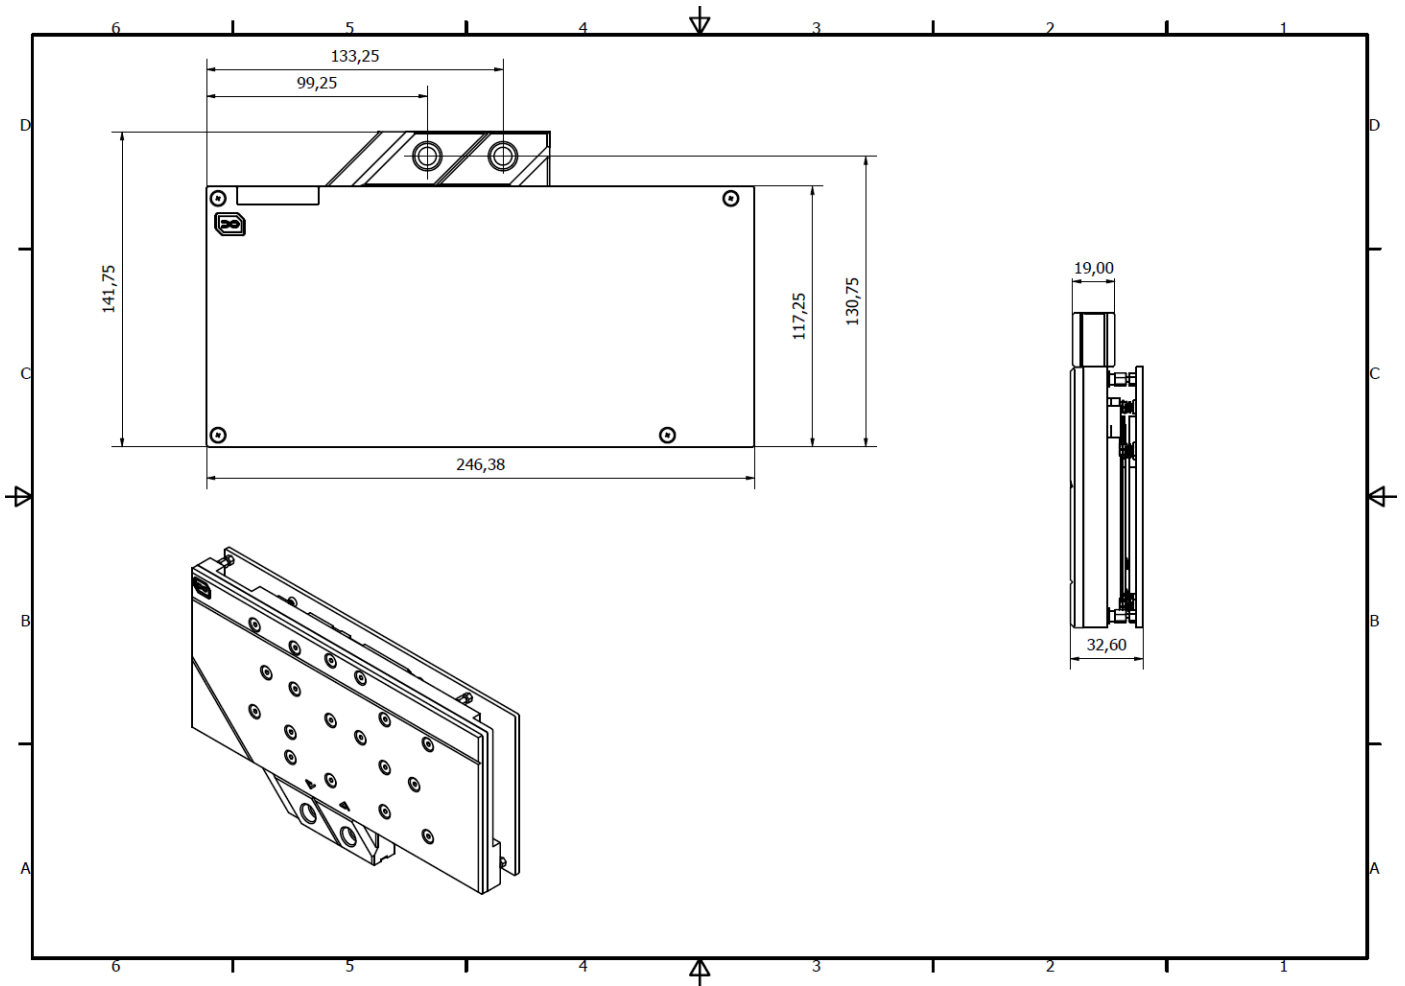

Dimensions

We assume no responsibility for any typing errors.

Alphacool International GmbH, Marienberger Strasse 1, 38122 Braunschweig Tel: (+49)0531 288 740 Supportmail: info@alphacool.com