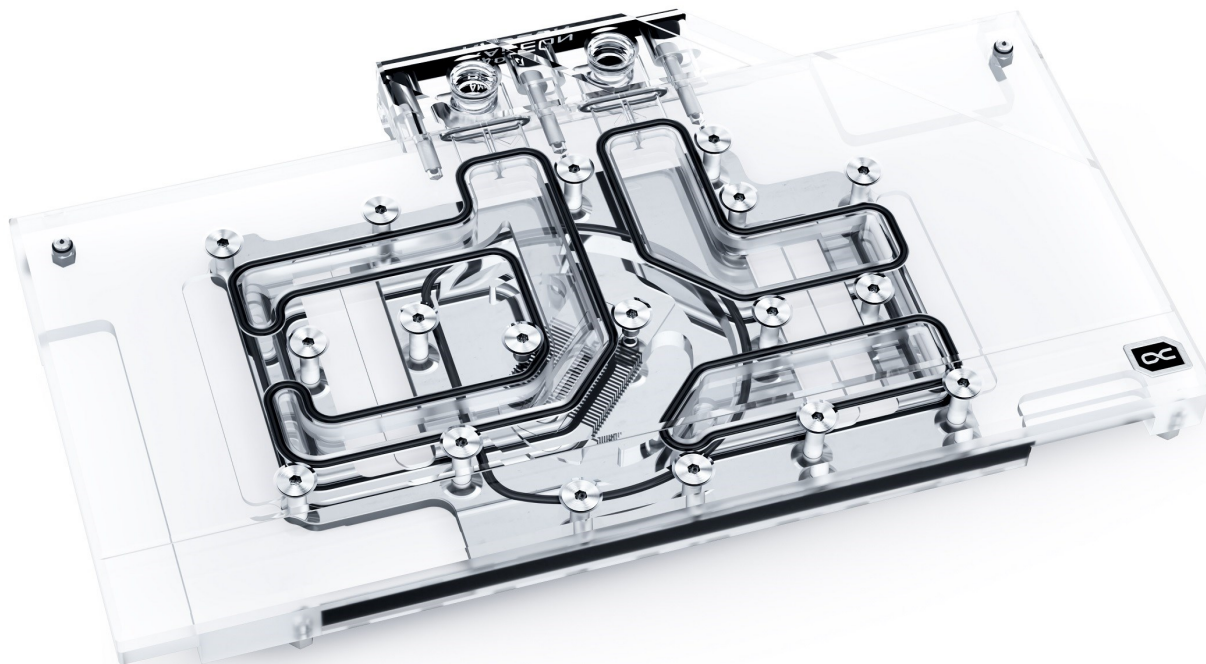

Alphacool article number: 11966

The Alphacool Eisblock Aurora Acryl GPX-A for the Radeon RX 6700XT Gaming X offers not only an outstanding cooling performance but also an extensive Digital RGB LED lighting. The fullcover cooler cools not only the GPU but also all important components such as voltage converters and the graphics memory directly with water.

## Alphacool Eisblock Aurora Acryl GPX-A RX 6700XT Gaming X with Backplate

- Fullcover water block
- Nickel plated copper cooler
- Adressable Digital RGB LEDs

## Data cooler

L x W x H	246,38 x 141,75 x 26,6 mm
Material cooler	Nickle-plated copper
Material cooler top	acrylic
Threads	4 x G1/4"
Thickness cooling fins	0,6 mm
Illumination	Digital RGB LEDs
Power connector Digital RGB LEDs	3-Pin JST
Power Digital RGB LEDs	5V

## Data backplate

L x W x H	246,38 x 117,25 x 6 mm
Material	Aluminium
Color	Black