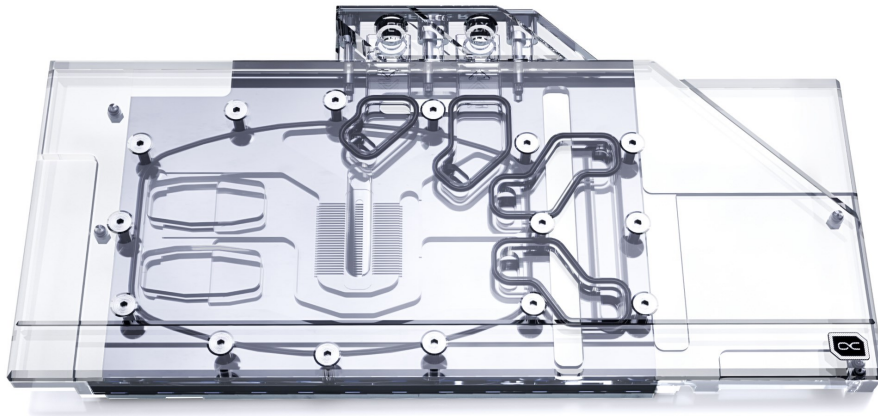

Alphacool article number: 11938

Aquatuning article number: 1020473

The Alphacool Eisblock Aurora Acryl for the RTX 3080 and 3090 in Reference Layout offers not only an outstanding cooling performance but also an extensive Digital RGB LED lighting. The fullcover cooler cools not only the GPU but also all important components such as voltage converters and the graphics memory directly with water.

### Eisblock Aurora Acryl GPX-N

- Fullcover water block
- Nickel plated copper cooler
- Adressable Digital RGB LEDs
- NVLink compatible

## Data cooler

|                                  |                      |
|----------------------------------|----------------------|
| L x W x H                        | 152 x 295 x 25 mm    |
| Material cooler                  | Nickle-plated copper |
| Material cooler top              | POM klar             |
| Threads                          | 4 x G1/4"            |
| Thickness cooling fins           | 0,6 mm               |
| Illumination                     | Digital RGB LEDs     |
| Power connector Digital RGB LEDs | 3-Pin JST            |
| Power Digital RGB LEDs           | 5V                   |

## Data backplate

|           |                  |
|-----------|------------------|
| L x W x H | 125 x 295 x 6 mm |
| Material  | Aluminium        |
| Color     | Black            |