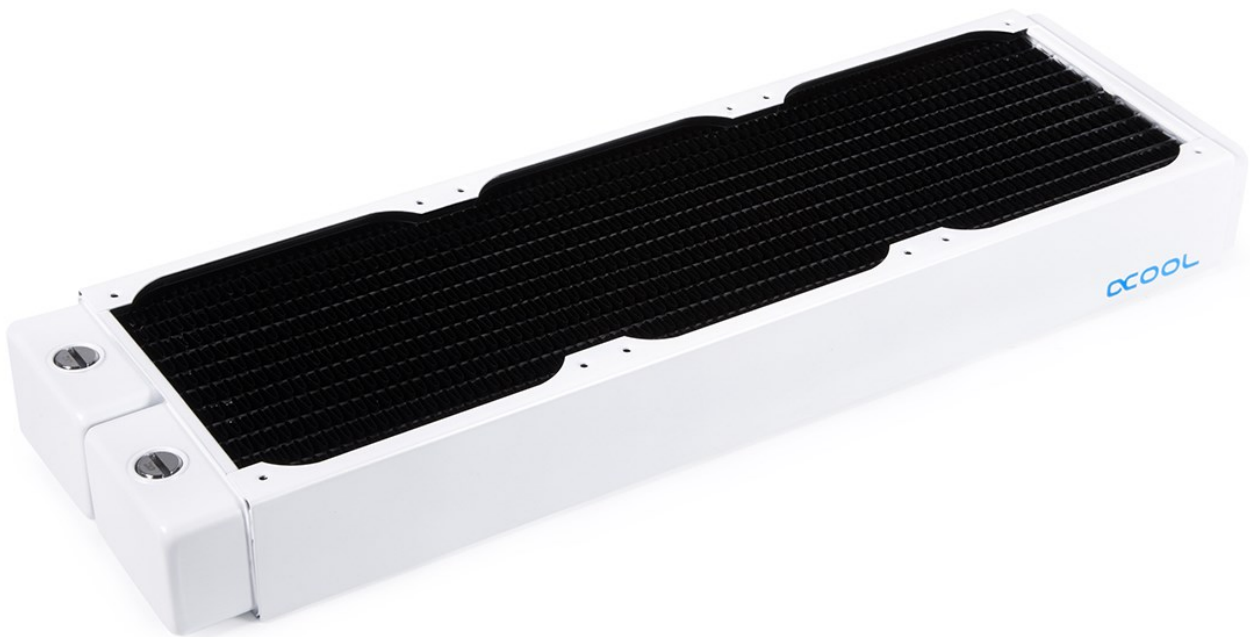

Alphacool NexXxoS XT45 Full Copper 360mm Radiator V.2 White Special Edition

Alphacool article number: 18635

Aquatuning article number: 1020233

The Alphacool NexXxoS V.2 Radiator series represents the next generation of high-end solid copper radiators. They offer not only a new design (White Special Edition), but also technical highlights such as the patented locking screws, which are flush with the radiator.

Alphacool NexXxoS XT45 Full Copper 360mm Radiator V.2 White Special Edition

- patented screw plugs
- new, modern design
- solid copper radiator

We assume no responsibility for any typing errors.

Alphacool International GmbH, Marienberger Strasse 1, 38122 Braunschweig Tel: (+49)0531 288 740 Supportmail: info@alphacool.com