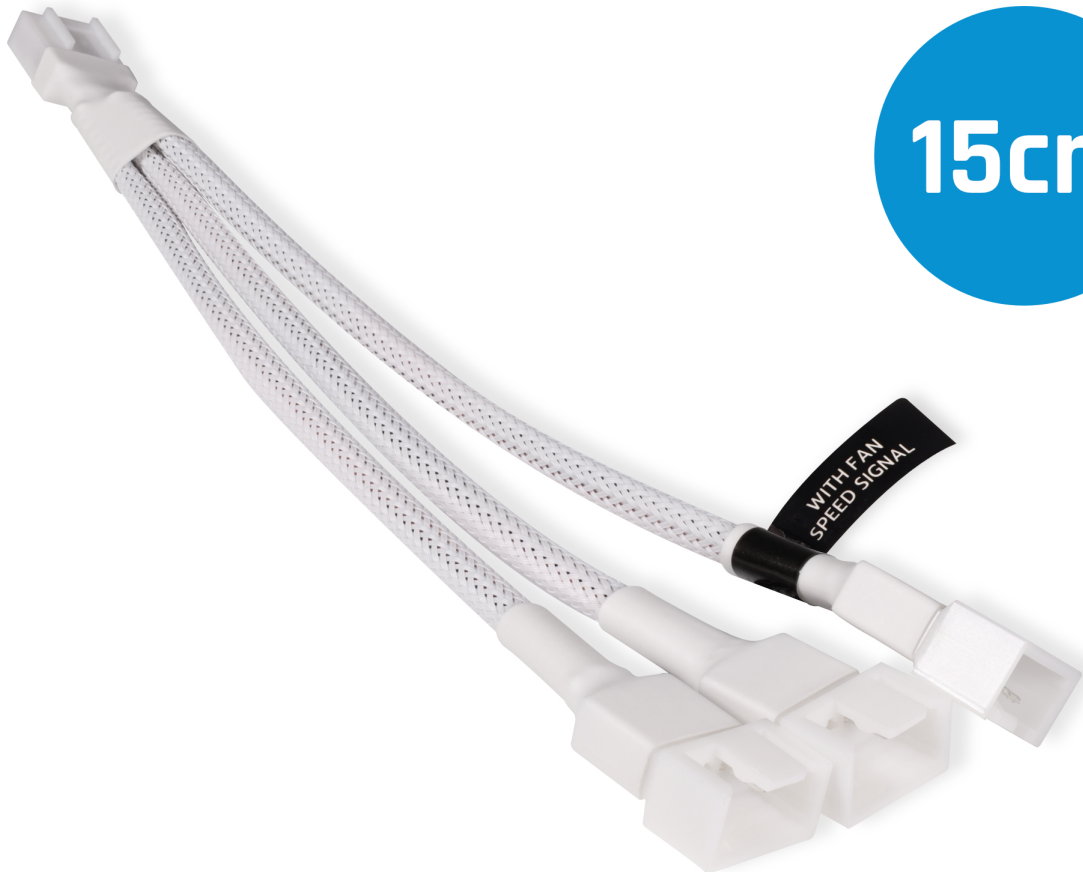

## Alphacool y-splitter 4-Pin to 3x 4-Pin PWM 15cm white

Alphacool article number: 18725

15cm

### Quick Info

Sleeved 4-Pin auf 3x 4-Pin Y-splitter distribution cable. Distributes power supply and PWM signal to multiple fan connectors. Sleeving provides additional protection, stability and longer lifetime.

### Scope of delivery

1x y-splitter 4-Pin to 3x 4-Pin PWM 15cm

## Technical details

|             |                   |
|-------------|-------------------|
| Length      | 15cm              |
| Connections | 4-Pin to 3x 4-Pin |
| Material    | Plastic, sleeved  |
| Color       | white             |