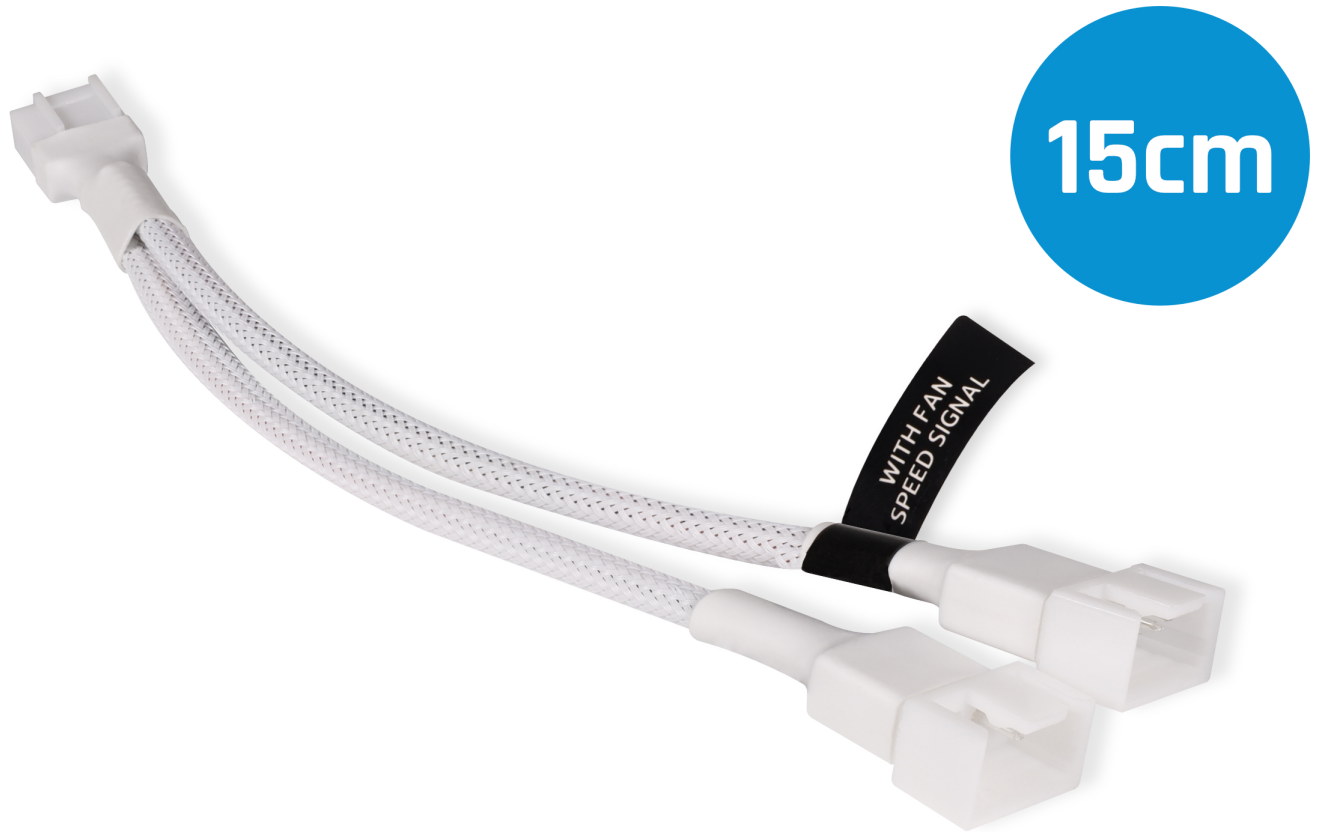

## Alphacool y-splitter 4-Pin to 2x 4-Pin PWM 15cm white

Alphacool article number: 18722

### Quick Info

Sleeved 4-Pin auf 2x 4-Pin Y-splitter distribution cable. Distributes power supply and PWM signal to multiple fan connectors. Sleeving provides additional protection, stability and longer lifetime.

### Scope of delivery

1x y-splitter 4-Pin to 2x 4-Pin PWM 15cm

## Technical details

Length	15cm
Connections	4-Pin to 2x 4-Pin
Material	Plastic, sleeved
Color	white