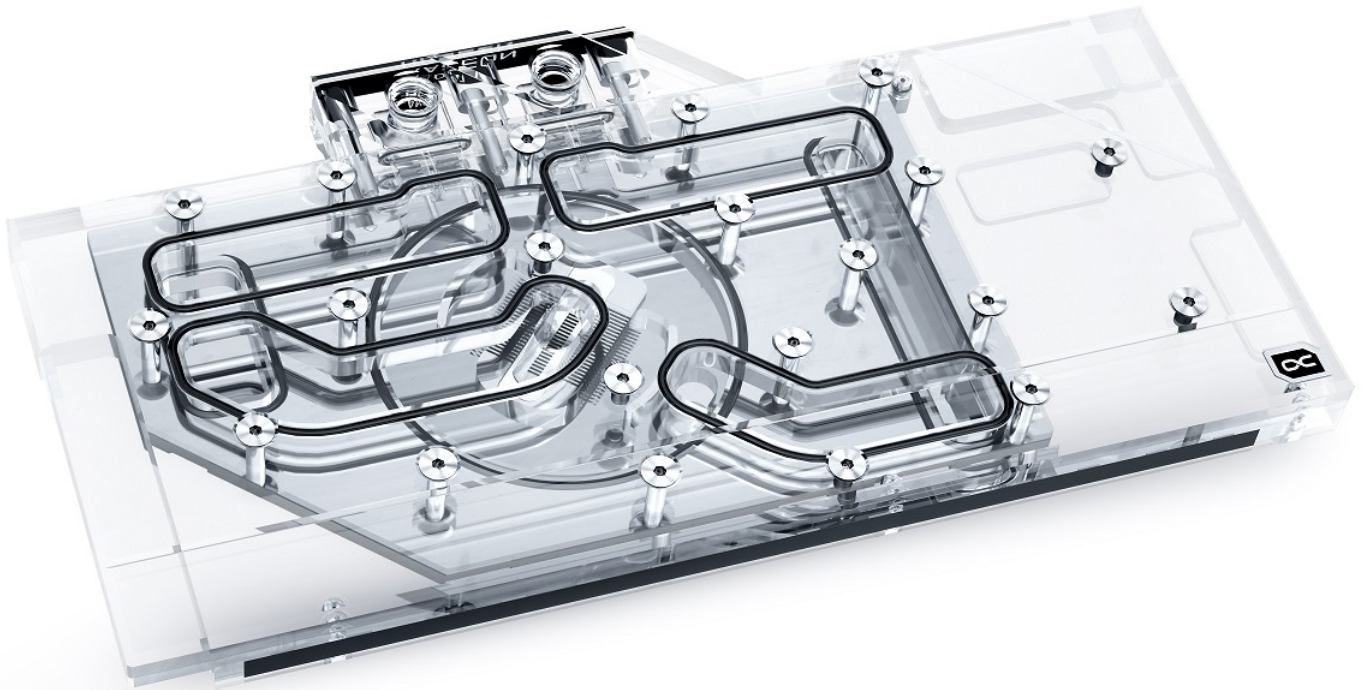

Alphacool Eisblock Aurora Acryl GPX-A Radeon RX 6700XT TUF/Rog Strix with Backplate

Alphacool article number: 18659

Download Center

Quick Info

The Alphacool Eisblock Aurora Acryl GPX-A Radeon RX 6700XT TUF/Rog Strix with backplate combines style with performance and extensive digital RGB lighting. With experience of over 17 years, Alphacool the ability to create GPU blocks that represent high quality and fantastic performance. This perfectly describes the Aurora Acryl GPX Eisblock.

Scope of delivery

1 x 8x84x1mm thermal pad	6 x M2x5 screws
2 x 15x51x1mm thermal pad	6 x M2 washers
1 x 8x66x1mm thermal pad	5 x M2x11 screws
1 x 30x30x3mm thermal pad	2 x Screw plugs
2 x 15x51x3mm thermal pad	1 x plug tool
1 x 8x84x3mm thermal pad	1 x Thermal grease
1 x 8x74x3mm thermal pad	1 x Digital-RGB adapter

Technical data

Dimension (L x W x H)	271 x 141,74 x 24,35 mm
Material cooler	Nickle-plated copper
Material cooler top	acrylic
Threads	4 x G1/4"
Thickness cooling fins	0,6 mm
Illumination	Digital RGB LEDs
Power connector Digital RGB LEDs	3-Pin JST
Power Digital RGB LEDs	5V
Color	transparent

More Performance!

During the development of the Eisblock Aurora Acryl GPX-A Radeon RX 6700XT TUF/Rog Strix graphic card GPU block, we wanted to further increase the performance. The first step was to move the cooler closer to the individual components by reducing the thermal pads to a thickness of 1 mm. Next, we reduced the thickness of the nickel-plated copper block. Instead of 7 mm, it is now only 5.5 mm thick. The water flow inside the cooler has also been optimized. All important components such as the voltage transformers and the memory are now significantly better and more effectively cooled by the water. All this ensures a significant increase in cooling performance.