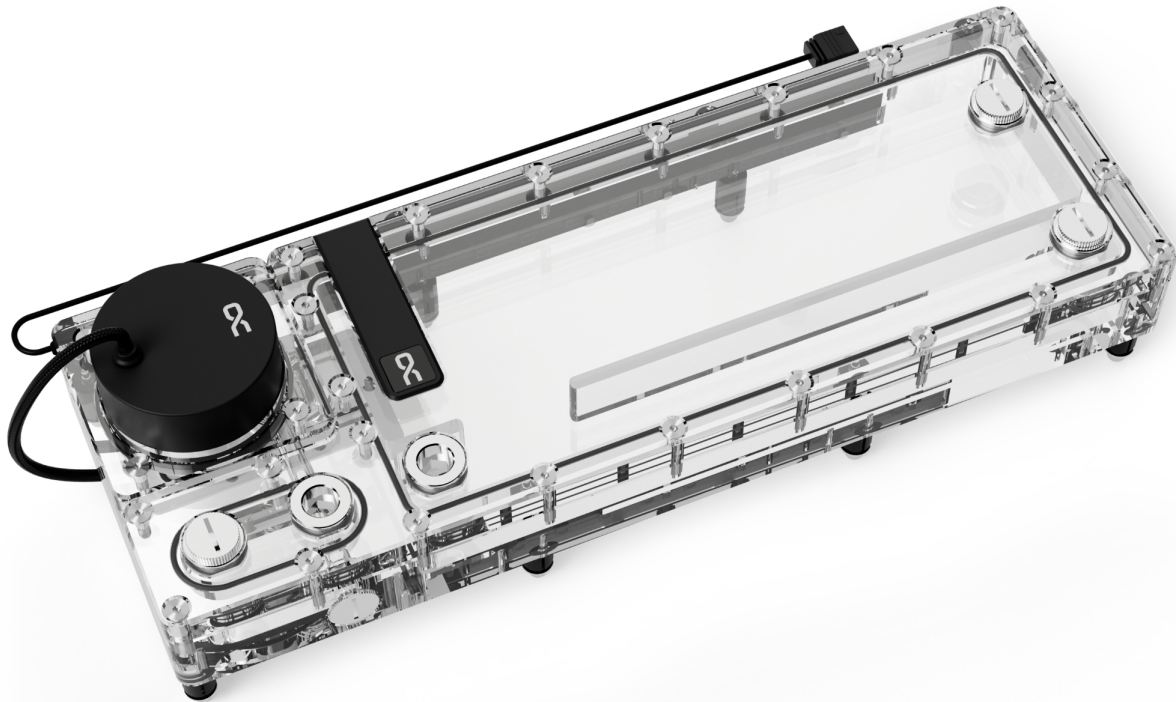

Alphacool Core Flat Reservoir 360 Right with VPP pump

Alphacool article number: 15488

Download Center

Quick Info

The Alphacool Core Flat Reservoir not only looks sleek with its aRGB lighting, but also offers flexibility with a total of 5 connections. The reservoir is made entirely of acrylic. Due to its flat design, the Core Flat Reservoir also fits in small cases. A VPP Pump is already pre-mounted.

- Easy filling, draining and venting
- Transparent Reservoir
- Brilliant digital aRGB illumination
- VPP pump included

Compatibility

- Can be mounted on the radiator or panel

Scope of delivery

1x Core Flat Reservoir 360 Left	4x M4x22 Pump Screw
1x O-Ring	6x Core Push Mount Set
1x VPP-D5 Pump	4x G1/4 Plug
1x Allen Key	1x ARGB Adapter

Technical data

Dimensions (L x W x H)	360,00 x 125,00 x 45,14mm
Volume (reservoir)	500ml
Material	Acryl
Pump compatibility	D5/VPP
Threads	5x G1/4" inner thread / 1x drain port
Maximum working temperature	60 °C
Pressure tested	0,8 Bar
Quantity digital aRGB LEDs	17
Voltage digital aRGB LEDs	5V
Power connection digital aRGB LEDs	3-Pin JST + 3-Pin 5V
Color	transparent

Technical data pump

Dimensions (Flat Reservoir with pump) (L x W x H)	360,00 x 125,00 x 91,79mm
Material pump	synthetic material
Material pump cover	aluminium
Material axle	ceramics
Connections	4-Pin PWM SATA
Rotational speed	2500 - 4500 RPM
Cable lengths	4-Pin PWM - 48cm SATA - 48cm
Operating voltage	8-13V DC / 14W IP32
Starting voltage	12V DC
Maximum pumping head	4,25m
Maximum flow rate	340L/h
Maximum working temperature	60°C
Weight	276g
Color	black