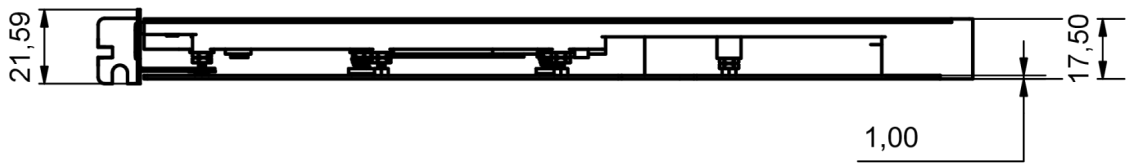

Technical data

Dimensions (L x W x H)	241,25 x 96,70 x 17,50mm
	1mm

Download links

Manual	14596_Alphacool_ES RTX_4000_Ada_Gen._One-Slot_GPU-Cooler_Manual.pdf
Product pictures	14596_Alphacool_ES RTX_4000_Ada_Gen._One-Slot_GPU-Cooler_pics.zip

Packaging dimensions per unit

L x W x H	353 x 175 x 45 mm
Weight	1430 g

Other data

Certificates	CE, FC, RoHS
EAN	4049469340315
Customs code	84195080900
Guarantee	3 years

Article text

General tolerance: $\pm 0,25$ mm
Dimension in millimeter