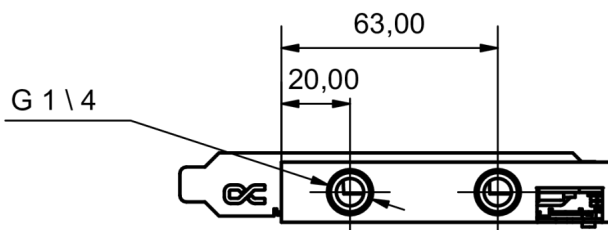

Technical data

Dimensions (L x W x H)	241,25 x 96,70 x 17,50mm
	1mm

Download links

Manual	14596_Alphacool_ES RTX_4000_Ada_Gen._One-Slot_GPU-Cooler_Manual.pdf
Product pictures	14596_Alphacool_ES RTX_4000_Ada_Gen._One-Slot_GPU-Cooler_pics.zip

Packaging dimensions per unit

L x W x H	353 x 175 x 45 mm
Weight	1430 g

Other data

Certificates	CE, FC, RoHS
EAN	4049469340315
Customs code	84195080900
Guarantee	3 years

Article text

General tolerance: $\pm 0,25$ mm
Dimension in millimeter