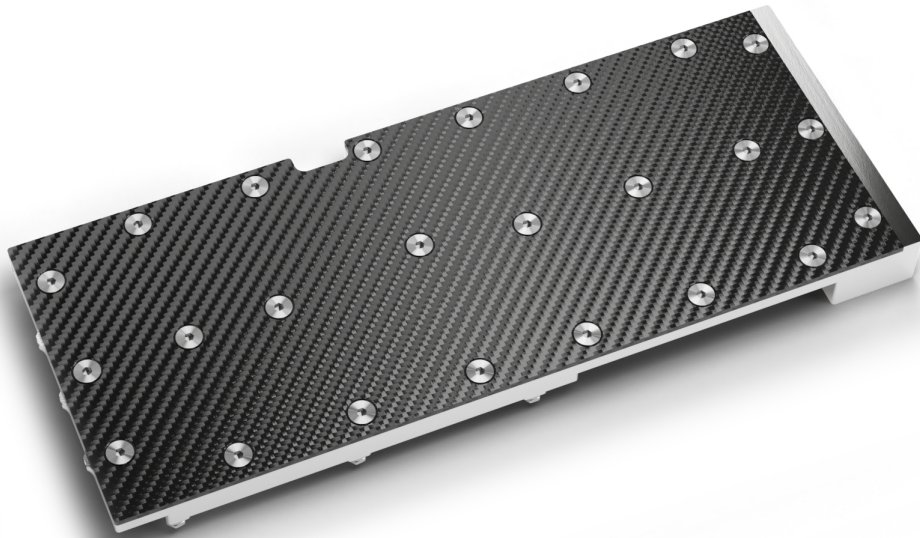

Alphacool ES RTX 4000 Ada Gen. One-Slot GPU-Cooler

Alphacool article number: 14596

Quick Info

- Fullcover water cooler
- Chrome-plated copper bottom
- Noble material mix of carbon & copper

Scope of delivery

1x ES RTX 4000 Ada Gen. 1-Slot GPU-Cooler	1x Putty tool
1x Backplate	1x 51x8x2mm Pad
8x M2x10mm Screw	4x Spring Screw
3x M2x8mm Screw	4x EVA Washer
4x 40x15x1mm Pad	2x EVA Washer
1x 8x8x1mm Pad	3x M2x5mm Screw
1x 55x8x1mm Pad	1x PCI Bracket
1x Thermal Grease	