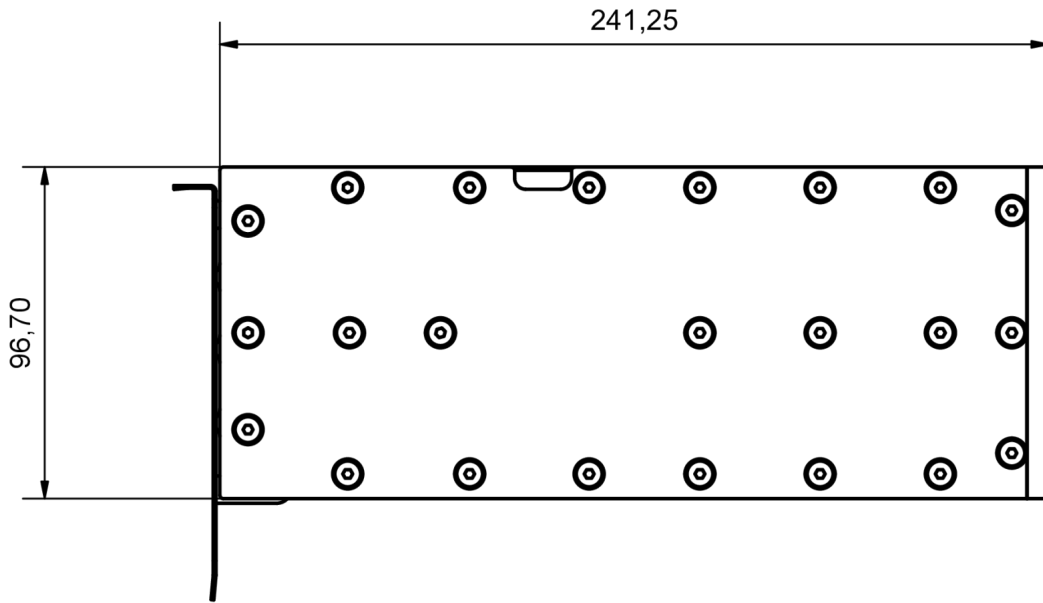

Technical data

Dimensions (L x W x H)	241,25 x 96,70 x 17,50mm
	1mm

Download links

Manual	14596_Alphacool_ES RTX_4000_Ada_Gen._One-Slot_GPU-Cooler_Manual.pdf
Product pictures	14596_Alphacool_ES RTX_4000_Ada_Gen._One-Slot_GPU-Cooler_pics.zip

Packaging dimensions per unit

L x W x H	353 x 175 x 45 mm
Weight	1430 g

Other data

Certificates	CE, FC, RoHS
EAN	4049469340315
Customs code	84195080900
Guarantee	3 years

Article text

General tolerance: $\pm 0,25$ mm
Dimension in millimeter