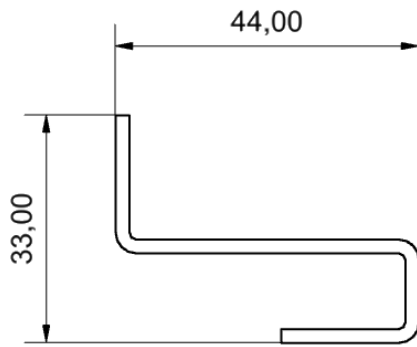

Technical data

Dimensions	44,00 x 33,00mm
Material	Metal
Weight	260g
Color	black

Download links

Manual	14587_Alphacool_Core_360-420mm_90_Distroplate_Universal_Mounting_Bracket_Manual.pdf
Product pictures	14587_Alphacool_Core_360-420mm_90_Distroplate_Universal_Mounting_Bracket_pics.zip

Packaging dimensions per unit

L x W x H	65 x 13 x 72 mm
Weight	310 g

Other data

Certificates	CE, FC, RoHS
EAN	4250197145879
Customs code	84139100900

Article text

Alphacool provides more flexibility when mounting Distro Plates. With the Universal Mounting Bracket, the Alphacool Distro Plate can be mounted at a 90° angle. Either on the radiator or directly on to the case. This expands the creative possibilities and increases customisability.

General tolerance: $\pm 0,25\text{mm}$
Dimension in millimeter