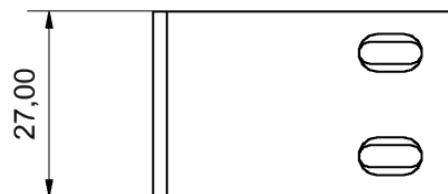

Technical data

Dimensions	44,00 x 33,00mm
Material	Metal
Weight	260g
Color	black

Download links

Manual	14587_Alphacool_Core_360-420mm_90_Distroplate_Universal_Mounting_Bracket_Manual.pdf
Product pictures	14587_Alphacool_Core_360-420mm_90_Distroplate_Universal_Mounting_Bracket_pics.zip

Packaging dimensions per unit

L x W x H	65 x 13 x 72 mm
Weight	310 g

Other data

Certificates	CE, FC, RoHS
EAN	4250197145879
Customs code	84139100900

Article text

Alphacool provides more flexibility when mounting Distro Plates. With the Universal Mounting Bracket, the Alphacool Distro Plate can be mounted at a 90° angle. Either on the radiator or directly on to the case. This expands the creative possibilities and increases customisability.