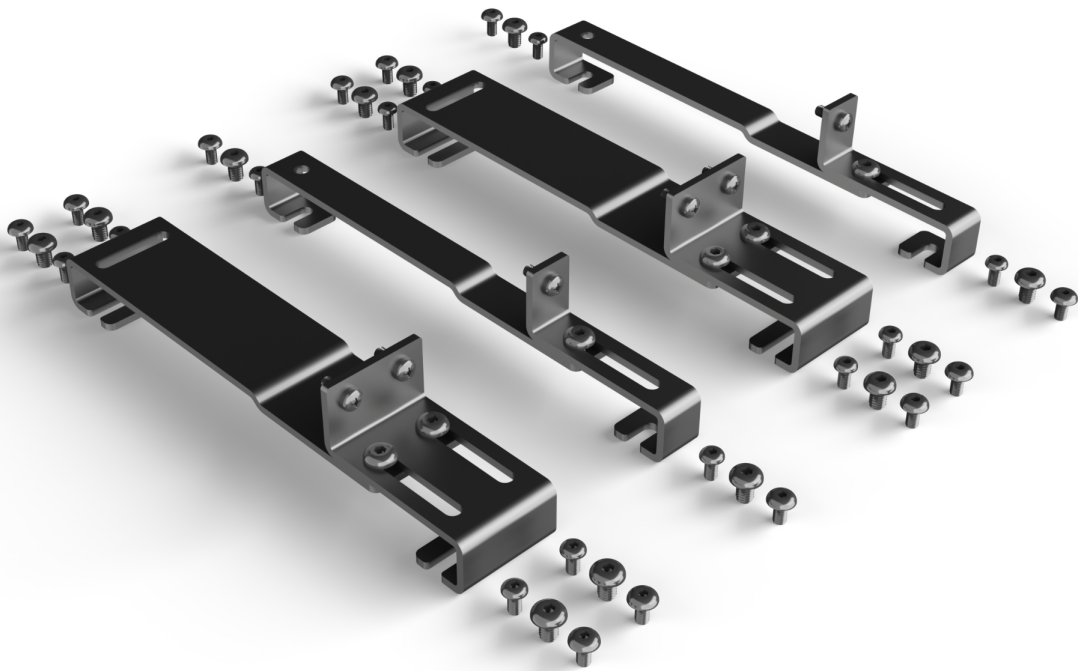

Alphacool Core 360/420mm 90° Distroplate Universal Mounting Bracket

Alphacool article number: 14587

Download Center

Quick Info

Alphacool provides more flexibility when mounting Distro Plates. With the Universal Mounting Bracket, the Alphacool Distro Plate can be mounted at a 90° angle. Either on the radiator or directly on to the case. This expands the creative possibilities and increases customisability.

- Mounting at a 90° angle
- Increases flexibility
- Easy to install

Compatibility

Alphacool Core Distro Plate 240/280mm

Alphacool Core Flat Reservoir 240/280mm

Scope of delivery

2x Mounting Bracket	12x 6-32x3 Screw
2x Mounting Bracket Large	18x M4x6 Screw
12x M3x6 Screw	6x M3x10 Screw

Technical data

Dimensions	44,00 x 33,00mm
Material	Metal
Weight	260g
Color	black

Download links

Manual	14587_Alphacool_Core_360-420mm_90_Distroplate_Universal_Mounting_Bracket_Manual.pdf
Product pictures	14587_Alphacool_Core_360-420mm_90_Distroplate_Universal_Mounting_Bracket_pics.zip

Packaging dimensions per unit

L x W x H	65 x 13 x 72 mm
Weight	310 g

Other data

Certificates	CE, FC, RoHS
EAN	4250197145879
Customs code	84139100900

Article text

Alphacool provides more flexibility when mounting Distro Plates. With the Universal Mounting Bracket, the Alphacool Distro Plate can be mounted at a 90° angle. Either on the radiator or directly on to the case. This expands the creative possibilities and increases customisability.