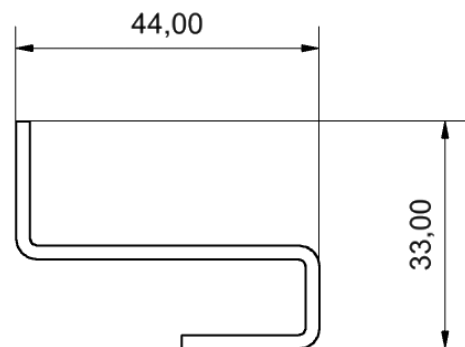

Technical data

Dimensions	44,00 x 33,00mm
Material	Metal
Weight	260g
Color	black

Download links

Manual	14587_Alphacool_Core_360-420mm_90_Distroplate_Universal_Mounting_Bracket_Manual.pdf
Product pictures	14587_Alphacool_Core_360-420mm_90_Distroplate_Universal_Mounting_Bracket_pics.zip

Packaging dimensions per unit

L x W x H	65 x 13 x 72 mm
Weight	310 g

Other data

Certificates	CE, FC, RoHS
EAN	4250197145879
Customs code	84139100900

Article text

Alphacool provides more flexibility when mounting Distro Plates. With the Universal Mounting Bracket, the Alphacool Distro Plate can be mounted at a 90° angle. Either on the radiator or directly on to the case. This expands the creative possibilities and increases customisability.

General tolerance: $\pm 0,25\text{mm}$
Dimension in millimeter