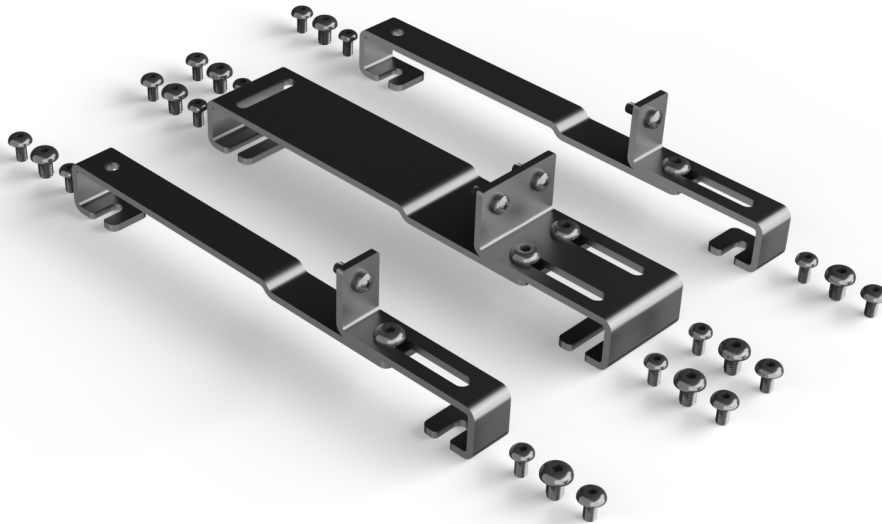

Alphacool Core 240/280mm Distroplate 90° Universal Mounting Bracket

Alphacool article number: 14495

Download Center

Quick Info

Alphacool provides more flexibility when mounting Distro Plates. With the Universal Mounting Bracket, the Alphacool Distro Plate can be mounted at a 90° angle. Either on the radiator or directly on to the case. This expands the creative possibilities and increases customisability.

- Mounting at a 90° angle
- Increases flexibility
- Easy to install

Compatibility

Alphacool Core Distro Plate 240/280mm

Alphacool Core Flat Reservoir 240/280mm

Scope of delivery

2x Mounting Bracket small	8x 6-32x3 Screw
1x Mounting Bracket Large	12x M4x6 Screw
8x M3x6 Screw	4x M3x10 Screw

Technical data

Dimensions	44,00 x 33,00mm
Material	Metal
Weight	170g
Color	black

Download links

Manual	14495_Alphacool_Core_240-280mm_Distroplate_90_Universal_Mounting_Bracket_Manual.pdf
Product pictures	14495_Alphacool_Core_240-280mm_Distroplate_90_Universal_Mounting_Bracket_pics.zip

Packaging dimensions per unit

L x W x H	65 x 13 x 72 mm
Weight	310 g

Other data

Certificates	CE, FC, RoHS
EAN	4250197144957
Customs code	84139100900

Article text

Alphacool provides more flexibility when mounting Distro Plates. With the Universal Mounting Bracket, the Alphacool Distro Plate can be mounted at a 90° angle. Either on the radiator or directly on to the case. This expands the creative possibilities and increases customisability.