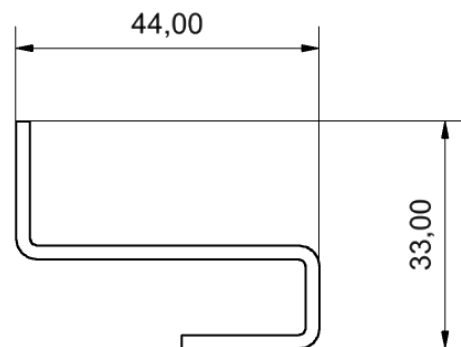

Technical data

Dimensions	44,00 x 33,00mm
Material	Metal
Weight	170g
Color	black

Download links

Manual	14495_Alphacool_Core_240-280mm_Distroplate_90_Universal_Mounting_Bracket_Manual.pdf
Product pictures	14495_Alphacool_Core_240-280mm_Distroplate_90_Universal_Mounting_Bracket_pics.zip

Packaging dimensions per unit

L x W x H	65 x 13 x 72 mm
Weight	310 g

Other data

Certificates	CE, FC, RoHS
EAN	4250197144957
Customs code	84139100900

Article text

Alphacool provides more flexibility when mounting Distro Plates. With the Universal Mounting Bracket, the Alphacool Distro Plate can be mounted at a 90° angle. Either on the radiator or directly on to the case. This expands the creative possibilities and increases customisability.

General tolerance: $\pm 0,25\text{mm}$
Dimension in millimeter