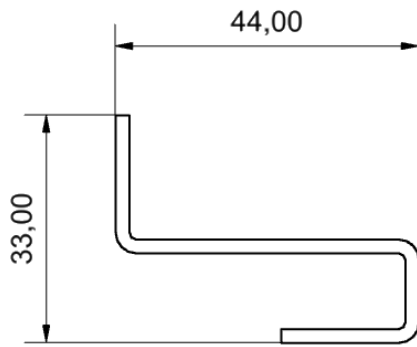

Technical data

Dimensions	44,00 x 33,00mm
Material	Metal
Weight	170g
Color	black

Download links

Manual	14495_Alphacool_Core_240-280mm_Distroplate_90_Universal_Mounting_Bracket_Manual.pdf
Product pictures	14495_Alphacool_Core_240-280mm_Distroplate_90_Universal_Mounting_Bracket_pics.zip

Packaging dimensions per unit

L x W x H	65 x 13 x 72 mm
Weight	310 g

Other data

Certificates	CE, FC, RoHS
EAN	4250197144957
Customs code	84139100900

Article text

Alphacool provides more flexibility when mounting Distro Plates. With the Universal Mounting Bracket, the Alphacool Distro Plate can be mounted at a 90° angle. Either on the radiator or directly on to the case. This expands the creative possibilities and increases customisability.

General tolerance: $\pm 0,25\text{mm}$
Dimension in millimeter