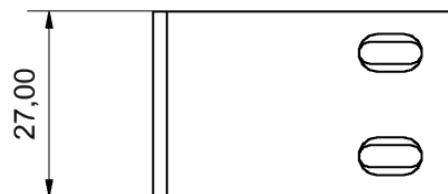

Technical data

Dimensions	44,00 x 33,00mm
Material	Metal
Weight	170g
Color	black

Download links

Manual	14495_Alphacool_Core_240-280mm_Distroplate_90_Universal_Mounting_Bracket_Manual.pdf
Product pictures	14495_Alphacool_Core_240-280mm_Distroplate_90_Universal_Mounting_Bracket_pics.zip

Packaging dimensions per unit

L x W x H	65 x 13 x 72 mm
Weight	310 g

Other data

Certificates	CE, FC, RoHS
EAN	4250197144957
Customs code	84139100900

Article text

Alphacool provides more flexibility when mounting Distro Plates. With the Universal Mounting Bracket, the Alphacool Distro Plate can be mounted at a 90° angle. Either on the radiator or directly on to the case. This expands the creative possibilities and increases customisability.