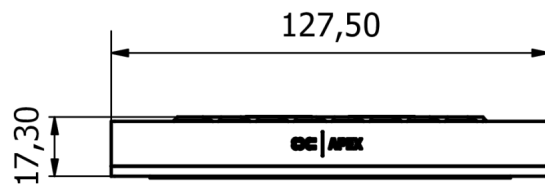

General tolerance: $\pm 0,25$ mm
Dimension in millimeter