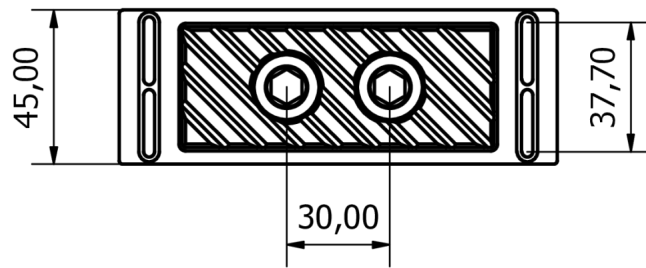

General tolerance: $\pm 0,25$ mm
Dimension in millimeter