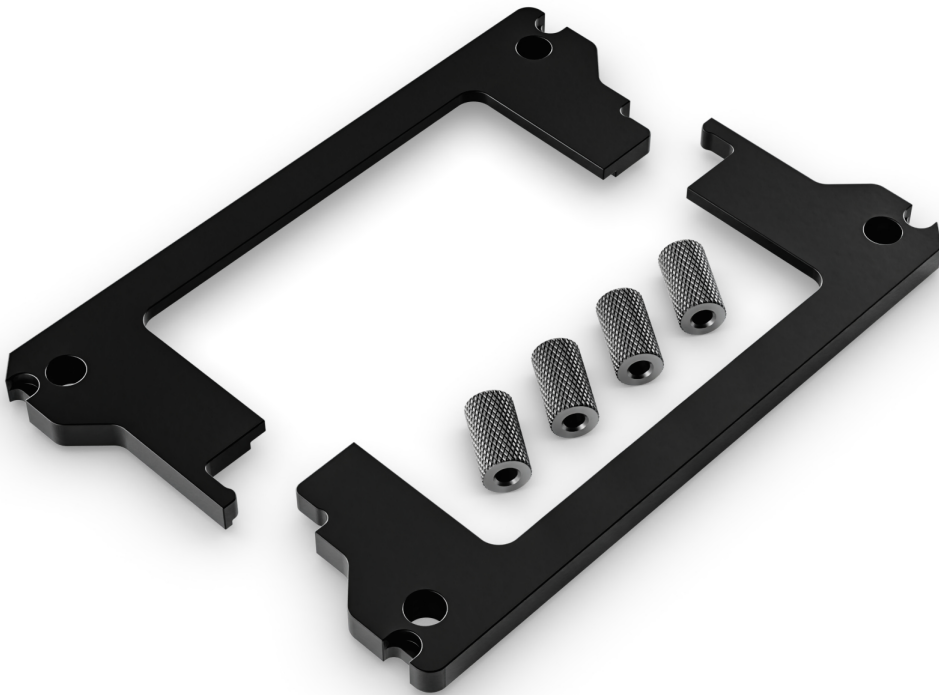

## Alphacool XPX Pro/Eisbaer Pro LGA 4677 Mounting Bracket

Alphacool article number: 13764

### Quick Info

Alphacool XPX Pro and Eisbaer Pro mounting bracket for Intel LGA 4677.

### Scope of delivery

1x Bracket XPX Pro LGA 4677  
4x ES LGA 4677 Nut

### Technical data

Dimensions (L x W x H)	118,60 x 75,50 x 6,40mm
Material	Metal
Weight	60g
Color	black