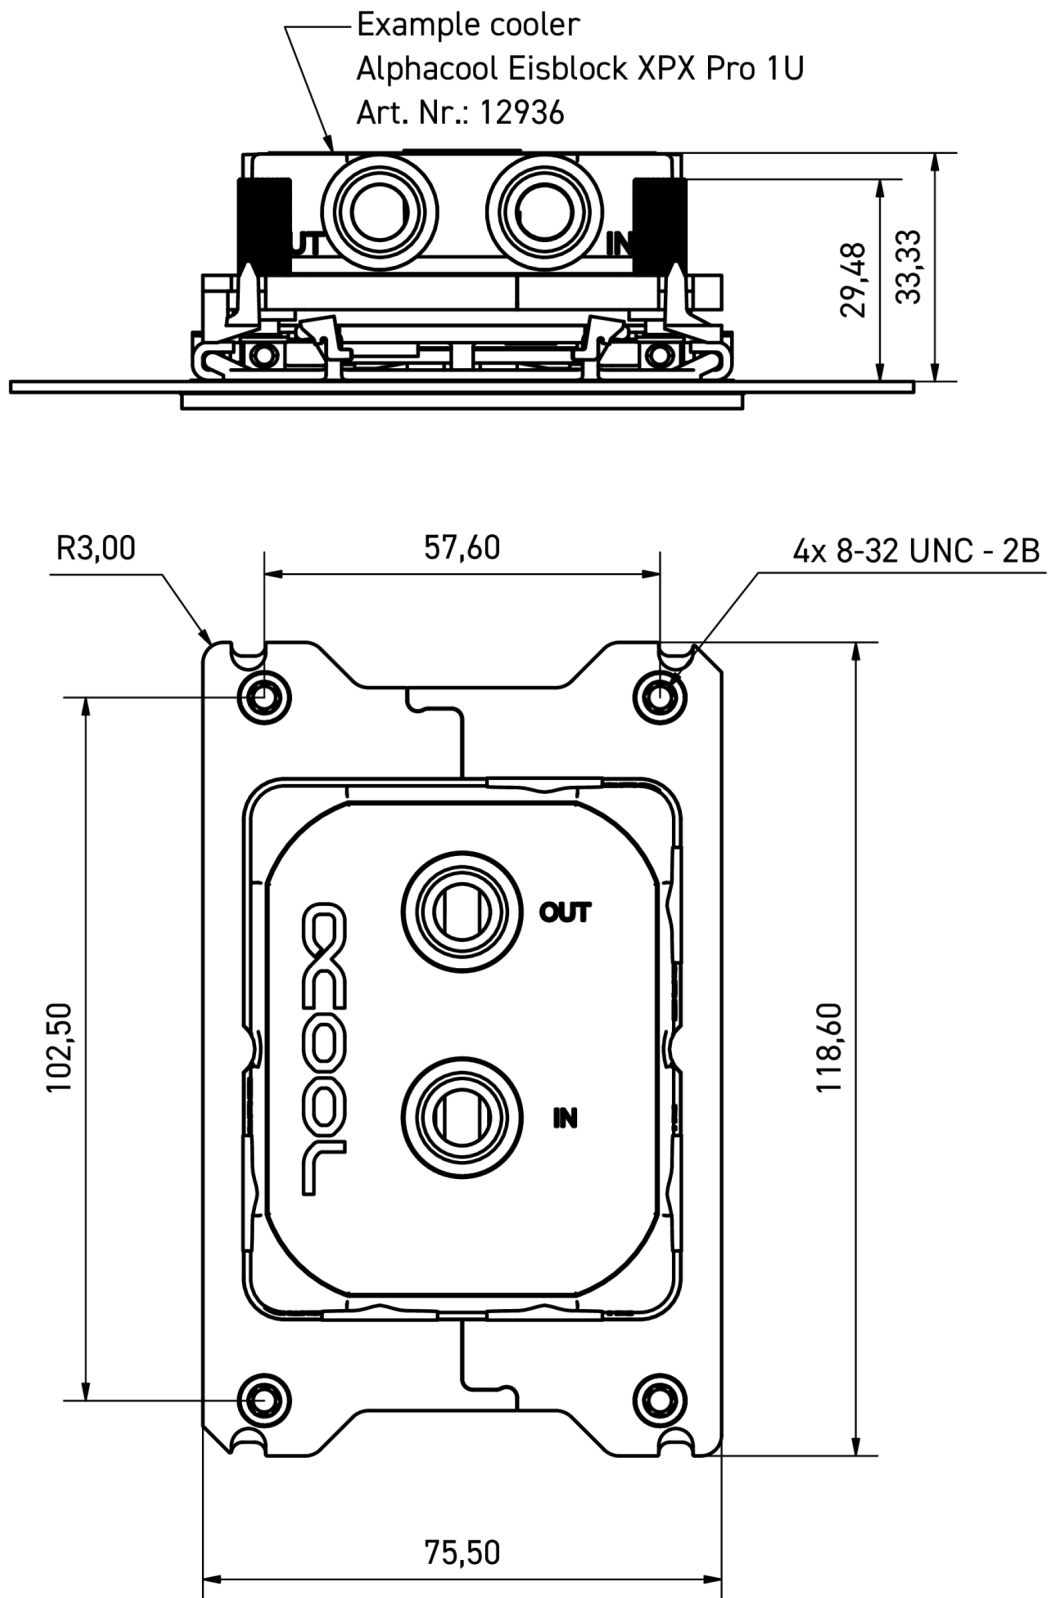

General tolerance: $\pm 0,25$ mm
Dimension in millimeter