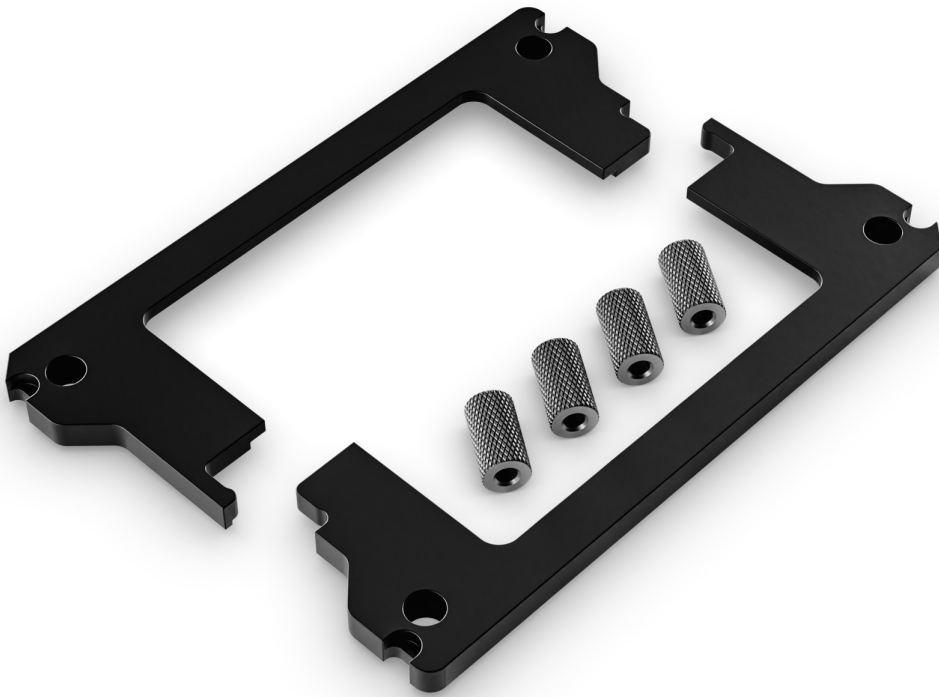

Alphacool XPX Pro/Eisbaer Pro LGA 4677 Mounting Bracket

Alphacool article number: 13764

Quick Info

Alphacool XPX Pro and Eisbaer Pro mounting bracket for Intel LGA 4677.

Scope of delivery

2x Bracket XPX Pro LGA 4677
4x ES LGA 4677 Nut

Technical data

Dimensions (L x W x H)	118,60 x 75,50 x 6,40mm
Material	Metal
Weight	60g
Color	black

Download links

Manual	13764_Alphacool_XPX_Pro-Eisbaer_Pro_LGA_4677_Mounting_Bracket_Manual.pdf
Product pictures	13764_Alphacool_XPX_Pro-Eisbaer_Pro_LGA_4677_Mounting_Bracket_pics.zip

Packaging dimensions per unit

L x W x H	205 x 170 x 15 mm
Weight	71 g

Other data

Certificates	CE, FC, RoHS
EAN	4250197137645
Customs code	84199085900
Guarantee	2 years

Article text

Alphacool XPX Pro and Eisbaer Pro mounting bracket for Intel LGA 4677.

Enables the mounting of the XPX Pro and Eisbaer Pro CPU coolers on the Intel LGA 4677 server socket.