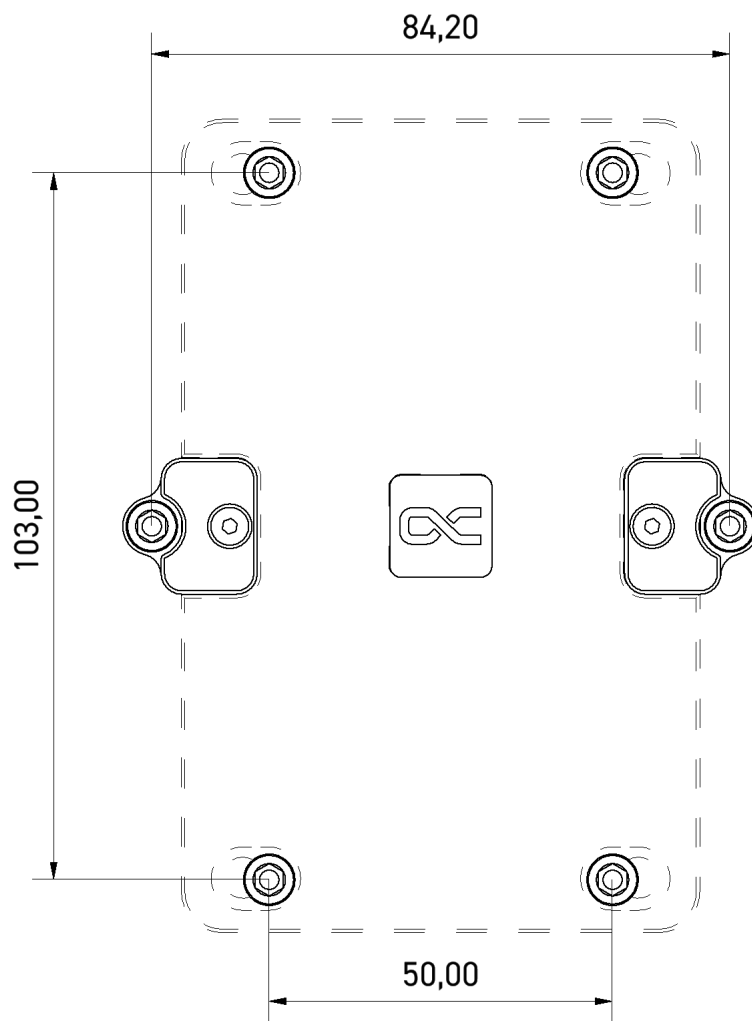

Compatibility

AMD: SP5 (LGA 6096)

Scope of delivery

1x ES Mounting Kit EPYC SP5
2x Montage Bracket
2x 3x6mm Screw
6x Nut

Technical data

Dimensions (L x W x H)	19 x 19,75 x 20mm
Material	Aluminium
Weight per bracket	5g
Color	silver

Download links

Manual	13538_Alphacool_ES_Mounting_Kit_EPYC_SP5_(LGA_6096)_Manual.pdf
Product pictures	13538_Alphacool_ES_Mounting_Kit_EPYC_SP5_(LGA_6096)_pics.zip

Packaging dimensions per unit

L x W x H	215 x 150 x 15 mm
Weight	57 g

General tolerance: $\pm 0,25\text{mm}$
Dimension in millimeter