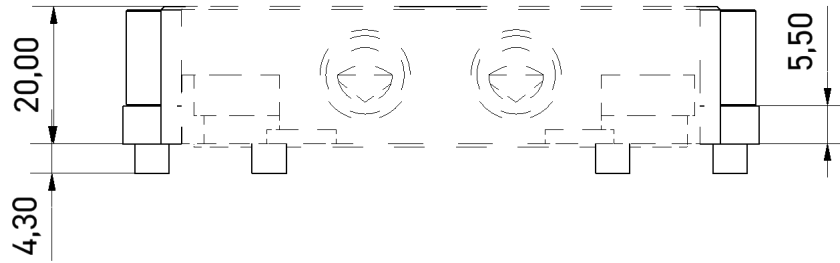

Download links

Manual	13538_Alphacool_ES_Mounting_Kit_EPYC_SP5_(LGA_6096)_Manual.pdf
Product pictures	13538_Alphacool_ES_Mounting_Kit_EPYC_SP5_(LGA_6096)_pics.zip

Packaging dimensions per unit

L x W x H	215 x 150 x 15 mm
Weight	57 g

General tolerance: $\pm 0,25\text{mm}$
Dimension in millimeter