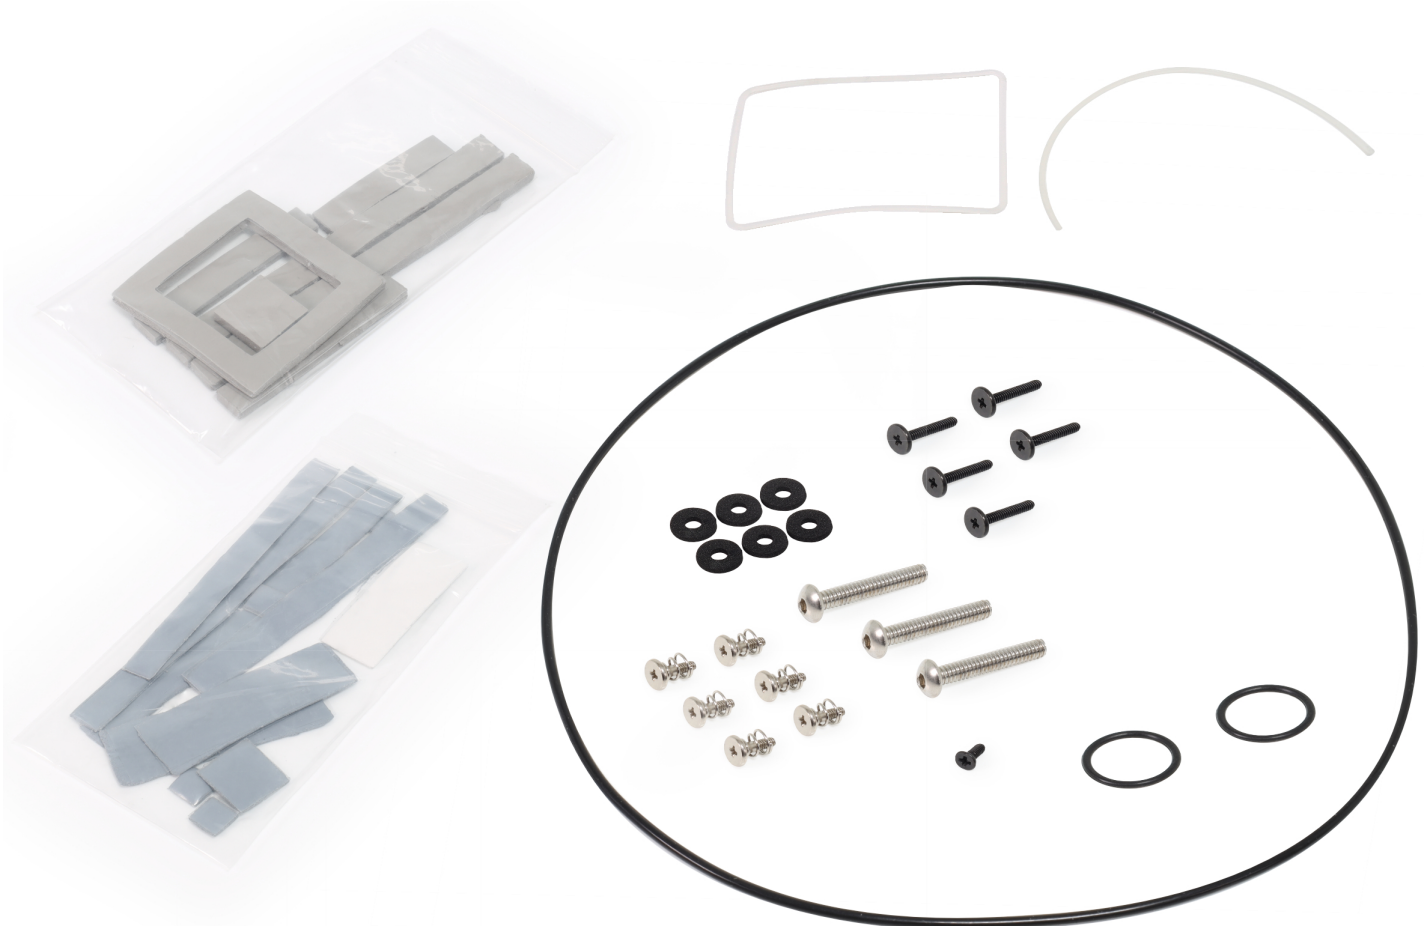

Alphacool spare parts for Eisblock RTX 4090 Reference Design

Alphacool article number: 13442

Download Center

Quick Info

Spare parts for Alphacool RTX 4090 Reference Design water cooler

- Comprehensive spare parts set
- Thermal pads, screws, O-rings

Scope of delivery

4x 8x8x1mm Thermal pad
 2x 84x8x1mm Thermal pad
 1x 15x15x1mm Thermal pad
 2x 105x8x1mm Thermal pad
 2x 50x15x1mm Thermal pad
 1x 40x15x1mm Thermal pad
 1x 45x45x3mm Thermal pad
 1x 15x15x3mm Thermal pad
 1x 8x40x3mm Thermal pad

2x 8x51x3mm Thermal pad
 2x 8x100x3mm Thermal pad
 6x M2x5 screws
 6x EVA washer
 1x M2x5 screw
 5x M2x11 screws
 3x M4x20 screws
 3x O-rings
 2x Gaskets

Download links

Product pictures	13442_Alphacool_spare_parts_for_Eisblock_RTX_4090_Reference_Design_pics.zip
------------------	---

Packaging dimensions per unit

L x W x H	200 x 165 x 10 mm
Weight	80 g

Other data

Certificates	CE, FC, RoHS
EAN	4250197134422
Customs code	84199085900

Article text

Spare parts for Alphacool RTX 4090 Reference Design water cooler