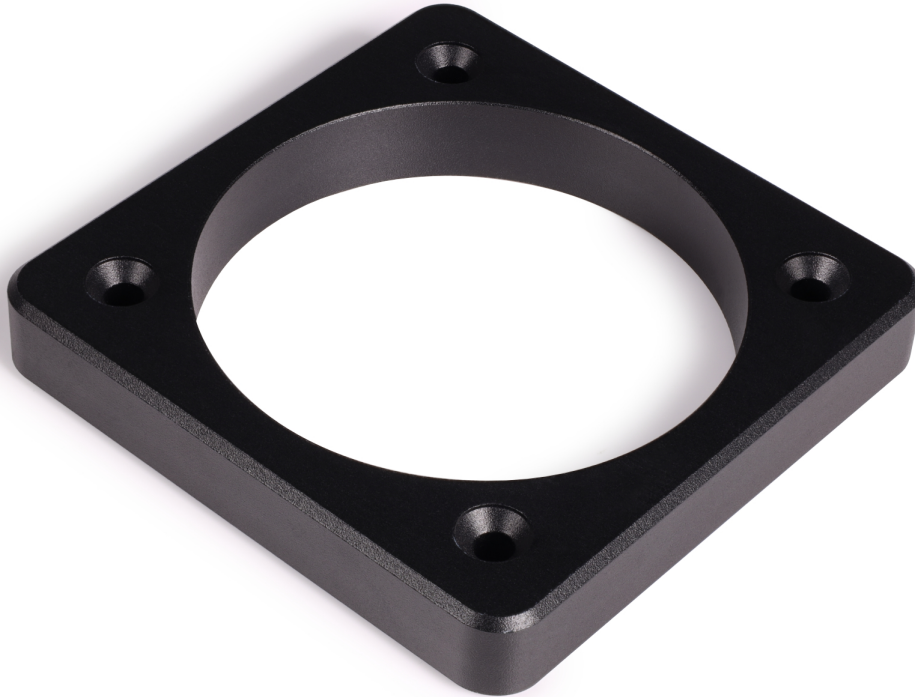

Alphacool Core Square Pump Bracket VPP/D5 Aluminium black

Alphacool article number: 13345

Quick Info

This bracket allows VPP/D5 pumps to be mounted on the Core Series Distro Plate.

- Aluminium Pump Holder

Compatibility

Core Distro Plate

Scope of delivery

1x Core Square Pump Bracket VPP/D5
4x M4 screws

Technical data

Dimensions (L x W x H)	75,30 x 75,30 x 12,35mm
Material	Aluminium
Weight	85g
Color	Black

Download links

Product pictures	13345_Alphacool_Core_Square_Pump_Bracket_VPP-D5_Aluminium_black_pics.zip
------------------	--

Packaging dimensions per unit

L x W x H	150 x 120 x 15 mm
Weight	94 g

Other data

Certificates	CE, FC, RoHS
EAN	4250197133456
Customs code	84139100900

Article text

This bracket allows VPP/D5 pumps to be mounted on the Core Series Distro Plate.