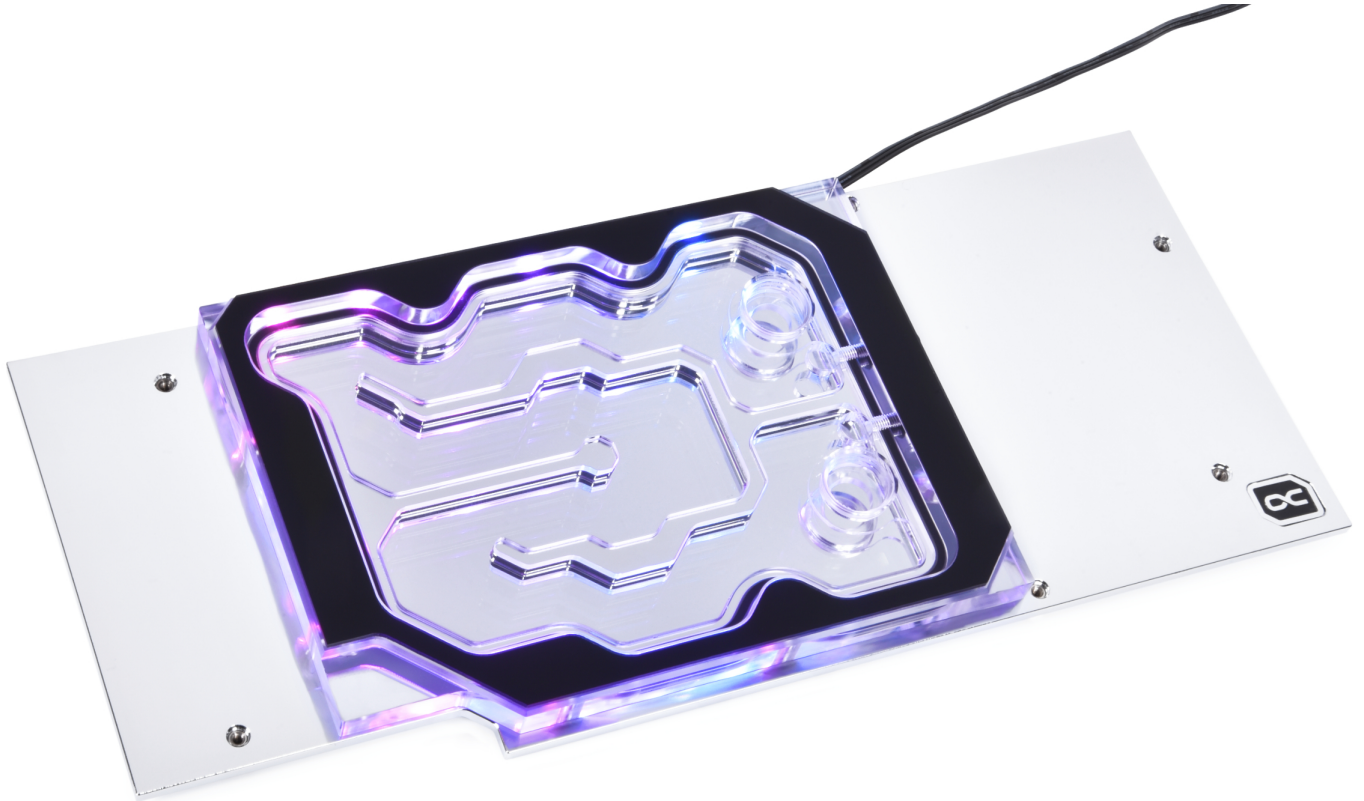

## Alphacool Eisblock Aurora GPX-N Acryl Active Backplate 3080/3090 Gaming/Eagle

Alphacool article number: 13042

### Quick Info

The Alphacool Eisblock Aurora GPX-N Acrylic Active Backplate for Geforce RTX 3080/3090 graphics cards is the perfect upgrade for Alphacool's Eisblock Aurora Acrylic GPX-N GPU custom water coolers as well as Alphacool's Eiswolf 2 GPU AIOs (see compatibility details). With the help of the backplate, consisting of nickel-plated copper, the back of Geforce RTX 3080/3090 graphics cards can now also be actively water-cooled, thus achieving a significant increase in cooling performance.

- Nickel-plated copper cooler
- Adressable digital RGB LEDs
- Extreme cooling performance

## Technical data

L x W x H	233,5 x 97 x 13,3 mm
Material backplate	copper, nickel-plated
Material cooler	acrylic
Threads Water cooling	2x G1/4"   2x 5/3mm tube connection
Illumination	6x digital addressable RGB LEDs
Power connector digital aRGB LEDs	3-pin JST (male & female switch)
Power digital aRGB LEDs	5V
Maximum working temperature	60 °C
Pressure tested	0,8 Bar
Weight	662 g