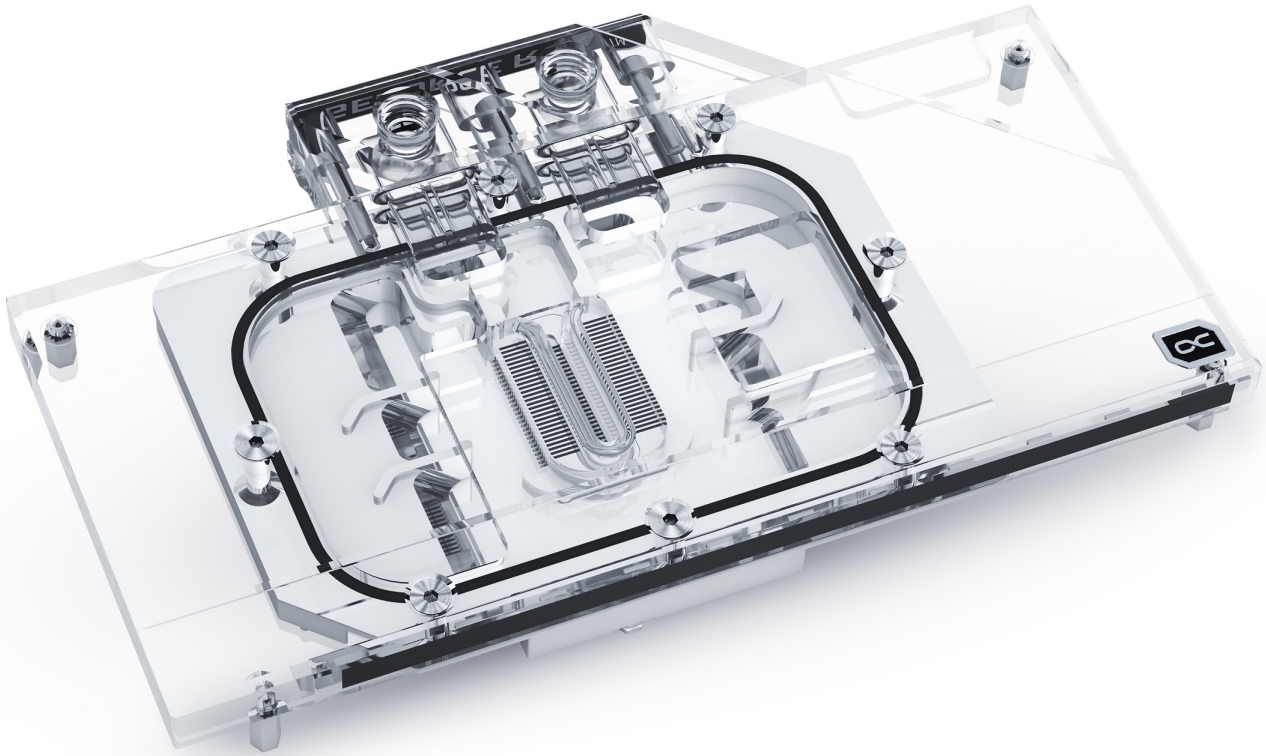

## Alphacool Eisblock Aurora Acryl GPX-N RTX 3070TI SG with Backplate

Alphacool article number: 13032

### Quick Info

The Alphacool Eisblock Aurora Acrylic GPX graphics card water cooler with backplate combines style with performance. Extreme cooling performance and an extensive digital RGB lighting characterize it. Experience and technical know-how from more than a decade have gone into the development, without making any technical compromises. The Eisblock Aurora Acryl GPX is a significant evolution of the previous Alphacool graphics card water cooler, which has been improved in every area.

- Fullcover water block
- Nickel plated copper cooler
- Adressable digital RGB LEDs

## Technical data backplate

L x W x H	214,59 x 98,83 x 6 mm
Material	aluminium
Color	black