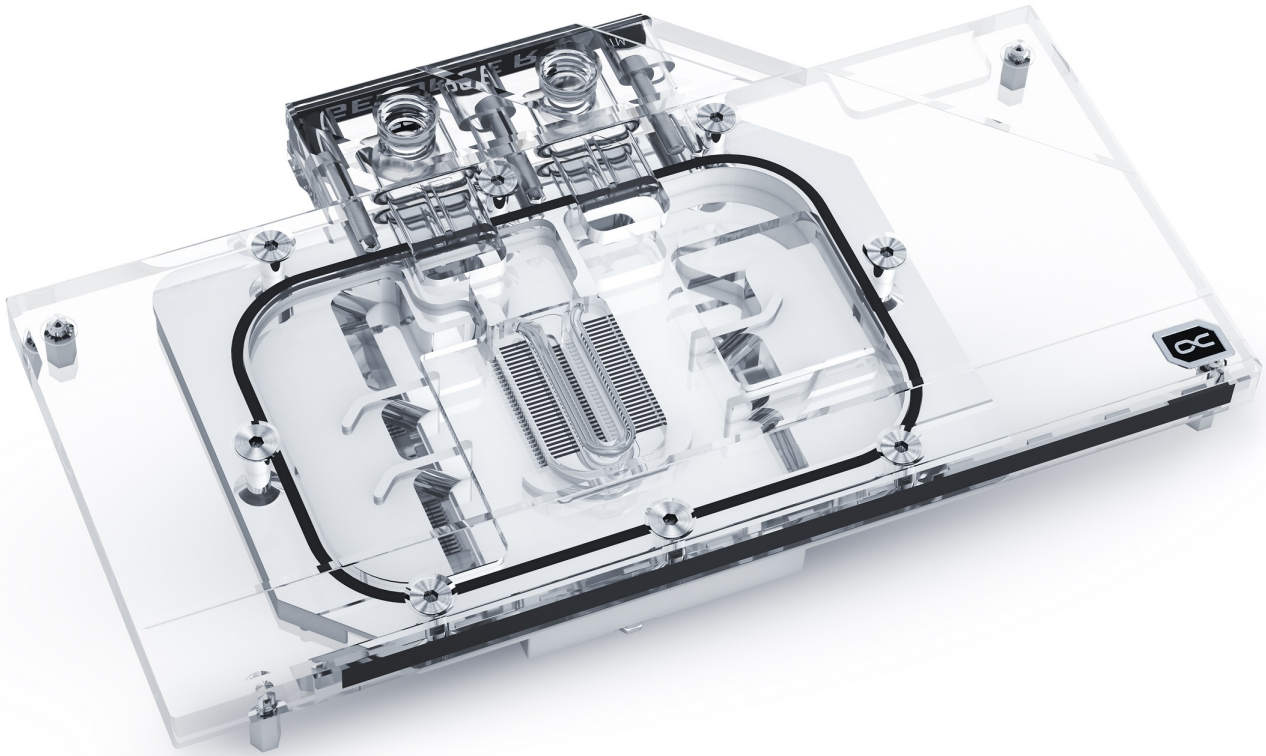

## Alphacool Eisblock Aurora Acryl GPX-N RTX 3070TI SG mit Backplate

Alphacool article number: 13032

### Quick Info

The Alphacool Eisblock Aurora Acrylic GPX graphics card water cooler with backplate combines style with performance. Extreme cooling performance and an extensive digital RGB lighting characterize it. Experience and technical know-how from more than a decade have gone into the development, without making any technical compromises. The Eisblock Aurora Acryl GPX is a significant evolution of the previous Alphacool graphics card water cooler, which has been improved in every area.

- Fullcover water block
- Nickel plated copper cooler
- Adressable digital RGB LEDs

## Technical data backplate

L x W x H	214,59 x 98,83 x 6 mm
Material	aluminium
Color	black