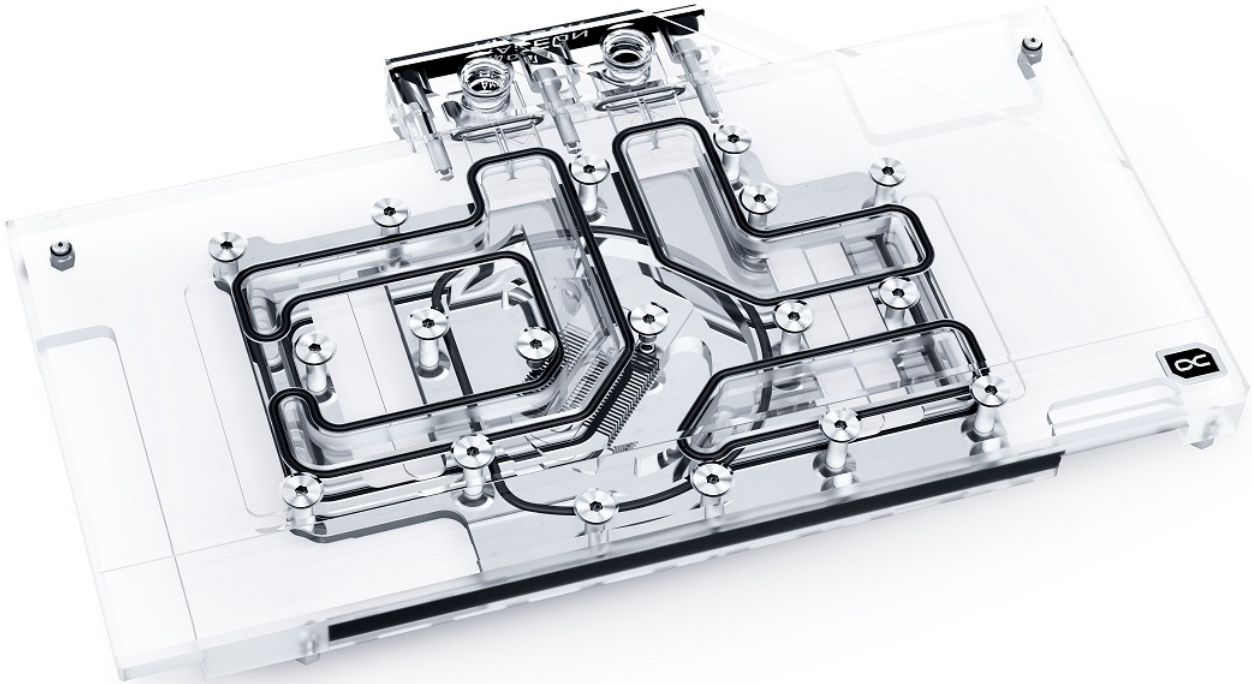

Alphacool Eisblock Aurora Acryl GPX-A RX 6700XT Gaming X with Backplate

Alphacool article number: 11966

Quick Info

The Alphacool Eisblock Aurora Acryl GPX-A Radeon RX 6700XT Gaming X combines style with performance and extensive digital RGB lighting. With experience of over 16 years, Alphacool the ability to create GPU blocks that represent high quality and fantastic performance. This perfectly describes the Aurora Acryl GPX Eisblock

Scope of delivery

2 x 8x66x1mm thermal pad	8 x M2 washers
2 x 15x51x1mm thermal pad	4 x M2x11 screws
1 x 30x30x3mm thermal pad	2 x Screw plugs
2 x 15x51x3mm thermal pad	1 x plug tool
2 x 8x74x3mm thermal pad	1 x Thermal grease
8 x M2x5 screws	1 x Digital-RGB adapte

Technical data

Dimension (L x W x H)	246,38 x 141,75 x 26,6 mm
Material cooler	Nickle-plated copper
Material cooler top	acrylic
Threads	4 x G1/4"
Thickness cooling fins	0,6 mm
Illumination	Digital RGB LEDs
Power connector Digital RGB LEDs	3-Pin JST
Power Digital RGB LEDs	5V
Color	transparent

More Performance!

During the development of the Eisblock Aurora Acryl GPX-A Radeon RX 6700XT Gaming X graphic card GPU block, we wanted to further increase the performance. The first step was to move the cooler closer to the individual components by reducing the thermal pads to a thickness of 1 mm. Next, we reduced the thickness of the nickel-plated copper block. Instead of 7 mm, it is now only 5.5 mm thick. The water flow inside the cooler has also been optimized. All important components such as the voltage transformers and the memory are now significantly better and more effectively cooled by the water. All this ensures a significant increase in cooling performance.