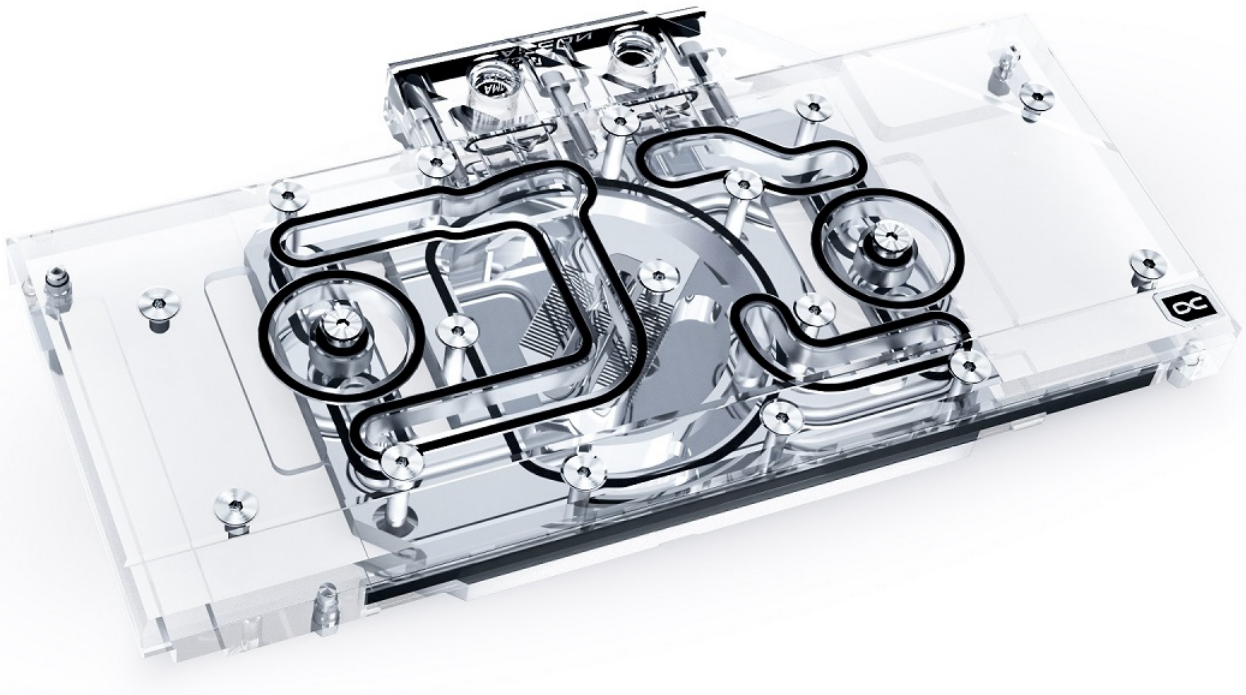

Alphacool Eisblock Aurora Acryl GPX-A Radeon RX 6700XT Reference with Backplate

Alphacool article number: 11965

Quick Info

The Alphacool Aurora Acryl RADEON RX 6700XT Eisblock combines style with performance and extensive digital RGB lighting. With experience of over 16 years, Alphacool the ability to create GPU blocks that represent high quality and fantastic performance. This perfectly describes the Aurora Acryl GPX Eisblock

Scope of delivery

4 x 8x66x1mm thermal pad	7 x M2x5 screws
2 x 15x51x1mm thermal pad	7 x M2 washers
2 x 8x74x3mm thermal pad	7 x M2x11 screws
1 x 30x30x3mm thermal pad	2 x Screw plugs
2 x 15x51x3mm thermal pad	1 x Plug tool
2 x M3x5 screws	1 x Thermal grease
2 x M3 nuts	1 x Digital-RGB adaptor

Technical data

Dimension (L x W x H)	97,5 x 239 x 25 mm
Material cooler	Nickle-plated copper
Material cooler top	Acryl
Threads	4 x G1/4"
Thickness cooling fins	0,6 mm
Illumination	Digital RGB LEDs
Power connector Digital RGB LEDs	3-Pin JST
Power Digital RGB LEDs	5V
Color	transparent