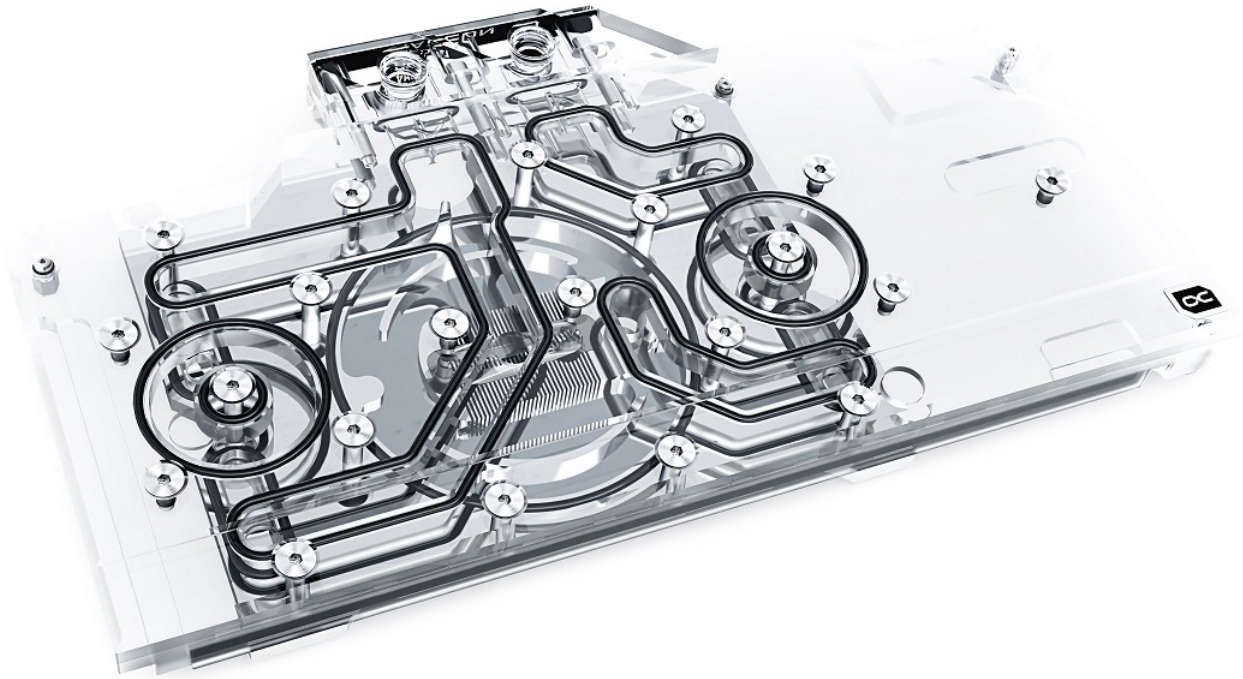

## Alphacool Eisblock Aurora Acryl GPX-A Radeon RX 6800XT/6900XT MERC 319 with Backplate

Alphacool article number: 11956

- Fullcover water block
- Nickel plated copper cooler
- Adressable Digital RGB LEDs

## Technical data

Dimensions (L x W x H)	143 x 266,5 x 24 mm
Material cooler	Nickle-plated copper
Material cooler top	Acryl
Threads	4 x G1/4"
Thickness cooling fins	0,6 mm
Illumination	Digital RGB LEDs
Power connector Digital RGB LEDs	3-Pin JST
Power Digital RGB LEDs	5V
Color	transparent

## Technical data backplate

Dimensions (L x W x H)	118,5 x 266,5 x 6 mm
Material	Aluminium
Color	Black