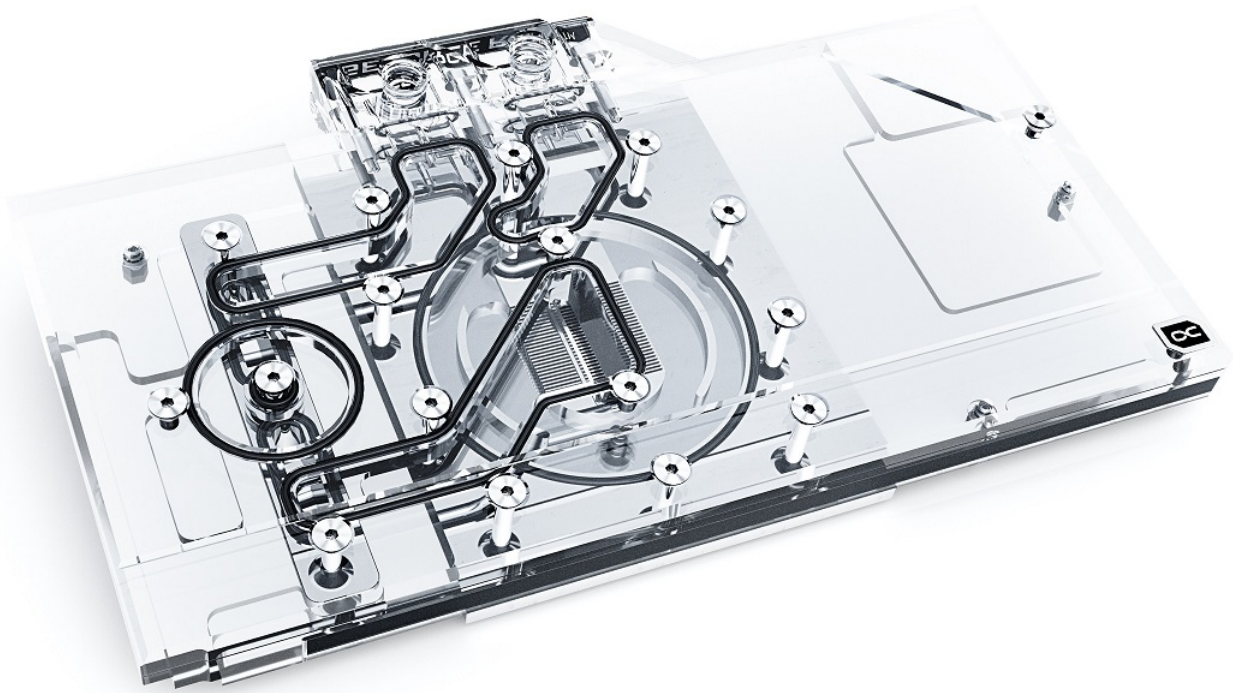

Alphacool Eisblock Aurora Acryl GPX-N RTX 3070 Gaming X Trio with Backplate

Alphacool article number: 11950

Quick Info

The Alphacool Aurora Acryl GPX-N RTX 3070 Eisblock combines style with performance and extensive digital RGB lighting. With experience of over 17 years, Alphacool the ability to create GPU blocks that represent high quality and fantastic performance. This perfectly describes the Aurora Acryl GPX Eisblock.

Technical data cooler

Dimensions (L x W x H)	151 x 260 x 24,5mm
Material cooler	Chrome-plated copper
Material cooler top	Acrylic
Threads	4x G1/4"
Thickness cooling fins	0,6mm
Illumination	Digital RGB LEDs
Power connector Digital RGB LEDs	3-Pin JST
Power Digital RGB LEDs	5V
Maximum working temperature	60°C

Technical data backplate

Dimensions (L x W x H)	126 x 260 x 6 mm
Material	Aluminum
Color	Black

Download links

Manual	11950_Alphacool_Eisblock_Aurora_Acryl_GPX-N_RTX_3070_Gaming_X_Trio_with_Backplate_Manual.pdf
Product pictures	11950_Alphacool_Eisblock_Aurora_Acryl_GPX-N_RTX_3070_Gaming_X_Trio_with_Backplate_pics.zip

More Performance!

During the development of the Eisblock Aurora GPX-N RTX 3070 graphic card GPU block, we wanted to further increase the performance. The first step was to move the cooler closer to the individual components by reducing the thermal pads to a thickness of 1 mm. Next, we reduced the thickness of the chrome-plated copper block. Instead of 7 mm, it is now only 5.5 mm thick. The water flow inside the cooler has also been optimized. All important components such as the voltage transformers and the memory are now significantly better and more effectively cooled by the water. All this ensures a significant increase in cooling performance.