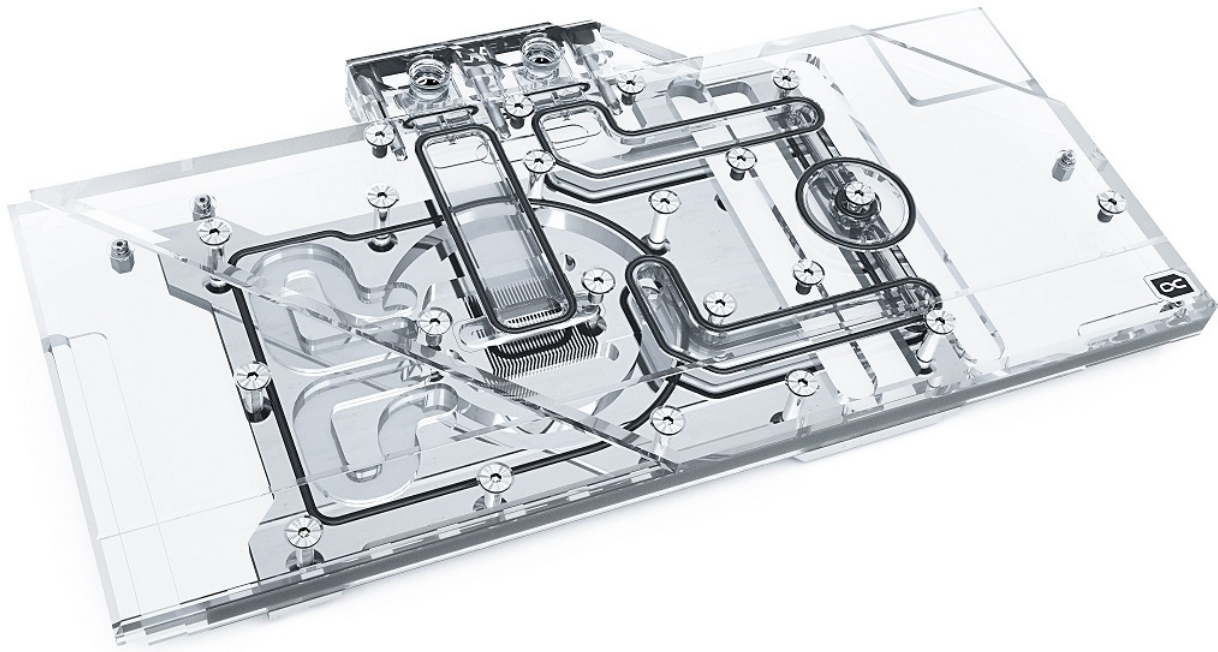

Alphacool Eisblock Aurora Acryl GPX-A Radeon RX 6800/6800XT Gaming X Trio with Backplate

Alphacool article number: 11949

Quick Info

The Alphacool Aurora Acryl RADEON RX 6800/6900(XT) Eisblock combines style with performance and extensive digital RGB lighting. With experience of over 16 years, Alphacool the ability to create GPU blocks that represent high quality and fantastic performance. This perfectly describes the Aurora Acryl GPX Eisblock

- Fullcover water block
- Nickel plated copper cooler
- Adressable Digital RGB LEDs

Compatibility

- MSI Radeon RX 6800 Gaming X Trio 16G, 16GB GDDR6
- MSI Radeon RX 6800 XT Gaming X Trio 16G, 16GB GDDR6

Scope of delivery

1x 8x66x1mm thermal pad	6 x M2x5 screws
3x 15x51x1mm thermal pad	6 x M2x5 washers
1x 8x100x1mm thermal pad	6 x M2x11 screws
1x 30x30x3mm thermal pad	2 x Screw plugs
3x 15x51x3mm thermal pad	1 x Plug tool
1x 8x66x2mm thermal pad	1 x Thermal grease
1x 8x100x2mm thermal pad	1 x Digital-RGB adaptor

Technical data

Dimensions (L x W x H)	152 x 277 x 23 mm
Material cooler	Nickle-plated copper
Material cooler top	Acryl
Threads	4 x G1/4"
Thickness cooling fins	0,6 mm
Illumination	Digital RGB LEDs
Power connector Digital RGB LEDs	3-Pin JST
Power Digital RGB LEDs	5V
Color	transparent