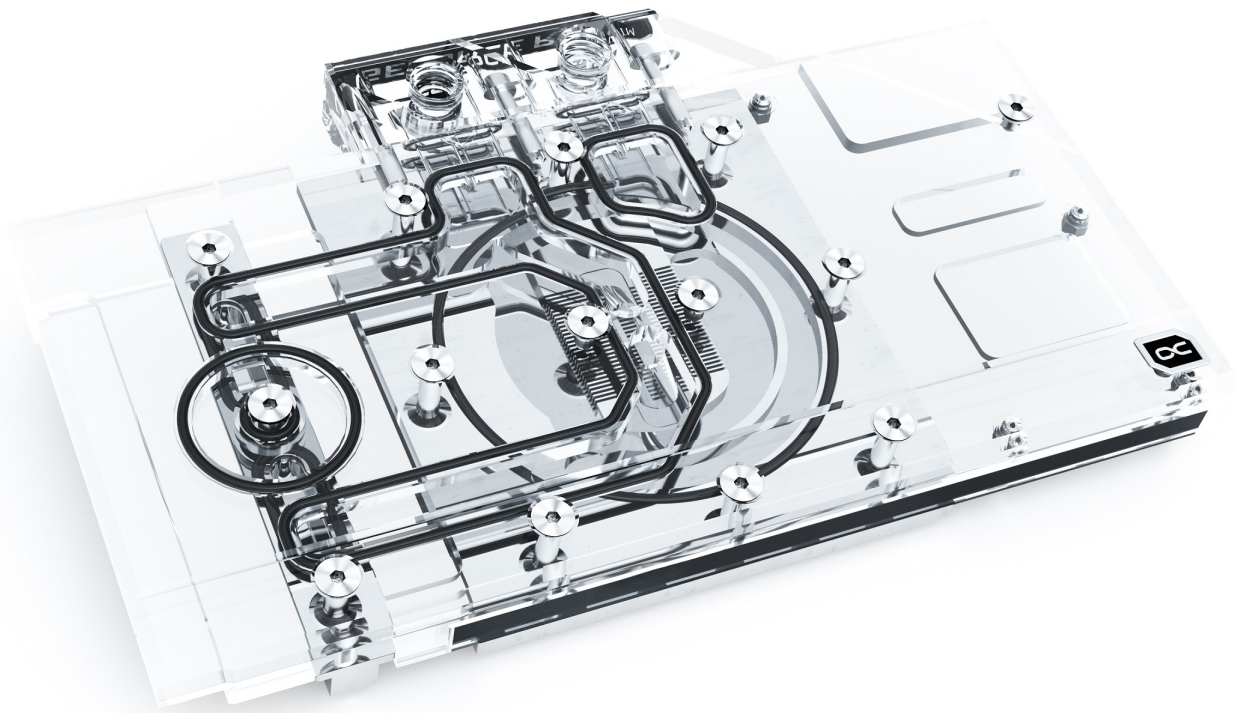

## Eisblock Aurora Acryl GPX-N RTX 3070 Ventus with Backplate

Alphacool article number: 11947

### Quick Info

The Alphacool Eisblock Aurora Acrylic GPX graphics card water cooler with backplate combines style with performance. Extreme cooling performance and an extensive digital RGB lighting characterize it. Experience and technical know-how from more than a decade have gone into the development, without making any technical compromises. The Eisblock Aurora Acryl GPX is a significant evolution of the previous Alphacool graphics card water cooler, which has been improved in every area.

- Fullcover water block
- Chrome plated copper cooler
- Adressable digital RGB LEDs

## Technical data backplate

L x W x H	220 x 133 x 6mm
Material	aluminium
Color	black