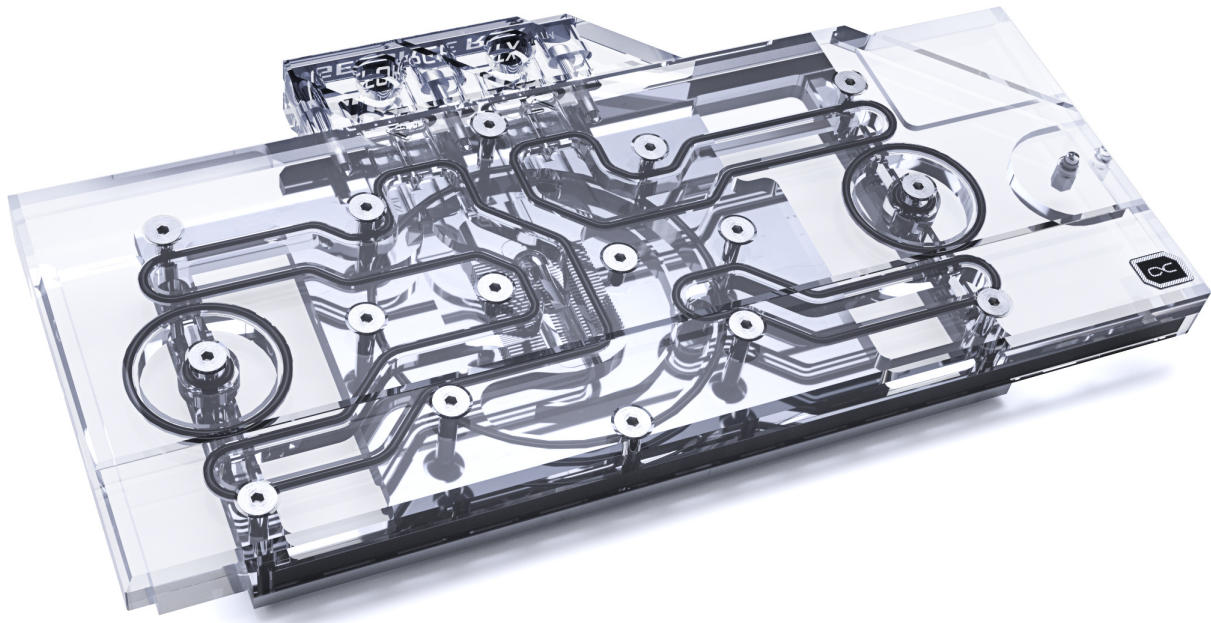

## Alphacool Eisblock Aurora Acryl GPX-N RTX 3090/3080 Ventus with Backplate

Alphacool article number: 11937

### Quick Info

The Alphacool Eisblock Aurora Acrylic GPX graphics card water cooler with backplate combines style with performance. Extreme cooling performance and an extensive digital RGB lighting characterize it. Experience and technical know-how from more than a decade have gone into the development, without making any technical compromises. The Eisblock Aurora Acryl GPX is a significant evolution of the previous Alphacool graphics card water cooler, which has been improved in every area.

- Fullcover water block
- Chrome-plated copper cooler
- Adressable digital RGB LEDs