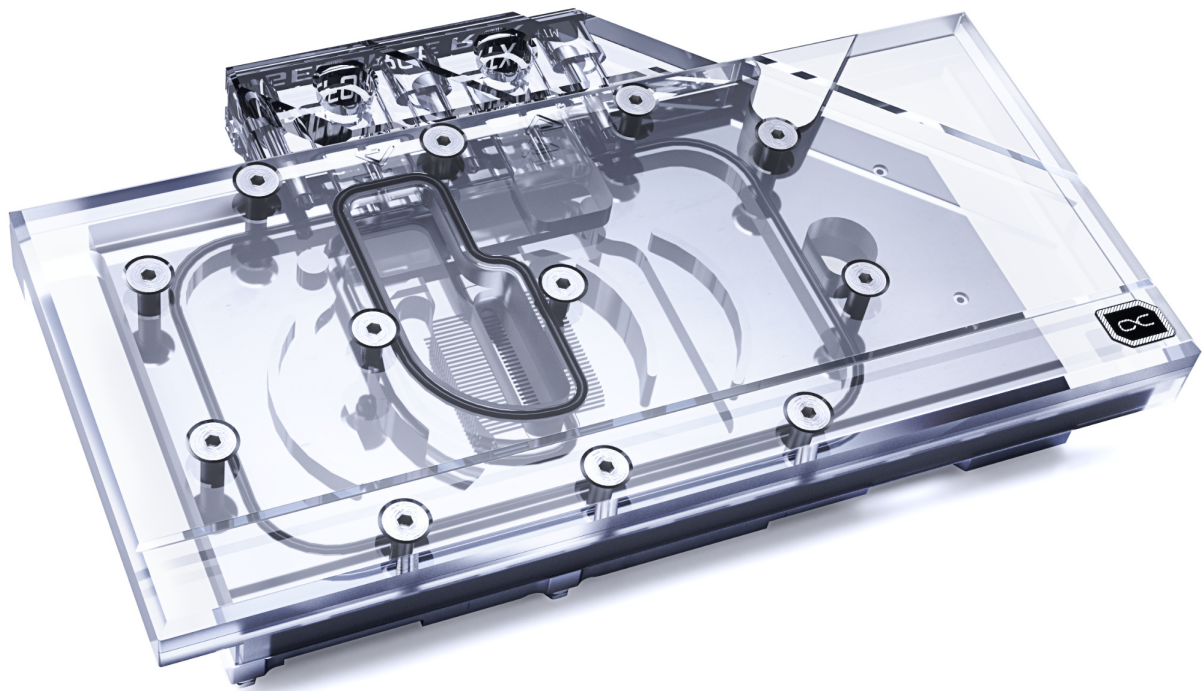

Alphacool Eisblock Aurora Acryl GPX-N RTX 3080 Founders Edition with Backplate

Alphacool article number: 11936

Quick Info

The Alphacool Eisblock Aurora Acrylic GPX graphics card water cooler with backplate combines style with performance. Extreme cooling performance and an extensive digital RGB lighting characterize it. Experience and technical know-how from more than a decade have gone into the development, without making any technical compromises. The Eisblock Aurora Acryl GPX is a significant evolution of the previous Alphacool graphics card water cooler, which has been improved in every area.

- Fullcover water block
- Chrome-plated copper cooler
- Adressable digital RGB LEDs

Compatibility

- NVIDIA GeForce RTX 3080 Founders Edition
- NVIDIA GeForce RTX 3080 Ti Founders Edition

Scope of delivery

Technical data cooler

L x W x H	204,5 x 121,5 x 28,5mm
Material cooler	chrome-plated copper
Material cooler top	acrylic
Threads	4 x G1/4
Thickness cooling fins	0,6 mm
Illumination	digital aRGB LEDs
Power connector digital aRGB LEDs	3-Pin JST
Power digital aRGB LEDs	5V
Number of digital aRGB LEDs	11

Technical data backplate

L x W x H	204,5 x 96,5 x 6mm
Material	aluminium
Color	black

Download links

Manual	11936_Alphacool_Eisblock_Aurora_Acryl_GPX-N_RTX_3080_Founders_Edition_with_Backplate_Manual.pdf
Product pictures	11936_Alphacool_Eisblock_Aurora_Acryl_GPX-N_RTX_3080_Founders_Edition_with_Backplate_pics.zip