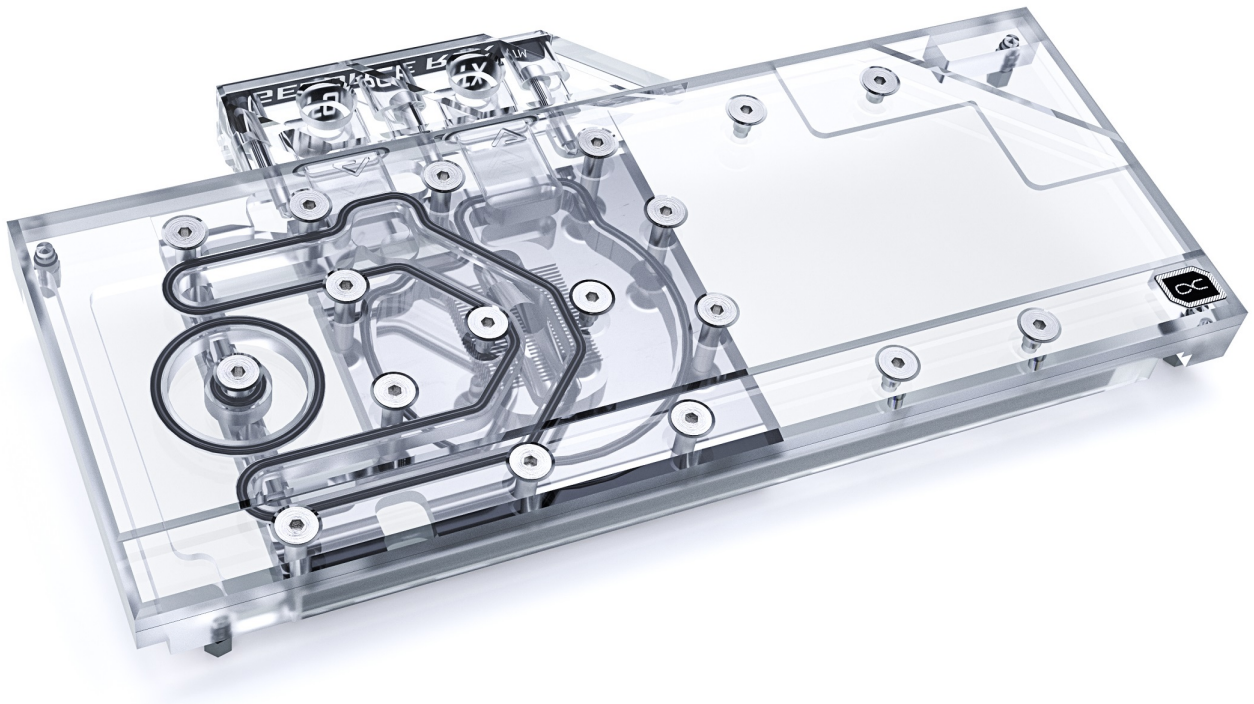

## Alphacool Eisblock Aurora Acryl GPX-N RTX 3070 with Backplate (Reference)

Alphacool article number: 11934

### Quick Info

The Alphacool Eisblock Aurora Acrylic GPX graphics card water cooler with backplate combines style with performance. Extreme cooling performance and an extensive digital RGB lighting characterize it. Experience and technical know-how from more than a decade have gone into the development, without making any technical compromises. The Eisblock Aurora Acryl GPX is a significant evolution of the previous Alphacool graphics card water cooler, which has been improved in every area.

- Fullcover water block
- Chrome-plated copper cooler
- Adressable digital RGB LEDs

## Technical data backplate

L x W x H	239 x 97 x 6mm
Material	aluminium
Color	black