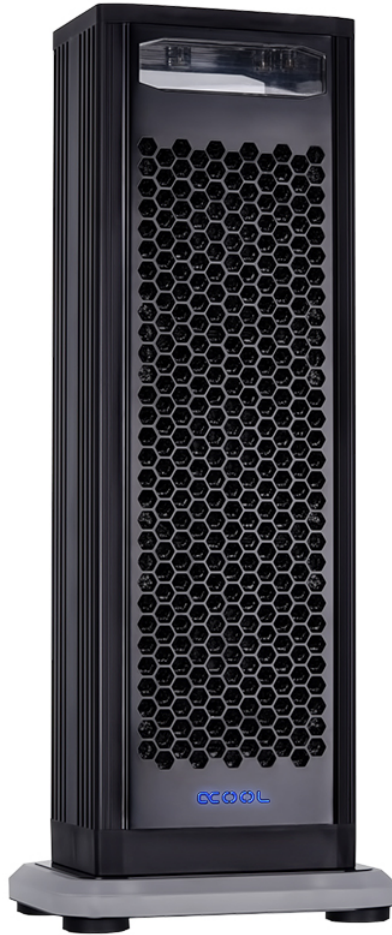

## Alphacool Eiswand 360 Solo - Black

Alphacool article number: 11459

### Quick Info

The Eiswand is Alphacool's complete water cooling set for your CPU.

### Scope of delivery

- 1x Alphacool Eiswand 360 Solo
- 1x external power supply

### Technical data

L x W x H Eiswand	210 x 155 x 534 mm
Radiator	1x 360mm XT45 full-copper radiator
Fans	6x Eiswind fans 1100/700 RPM
Color	black