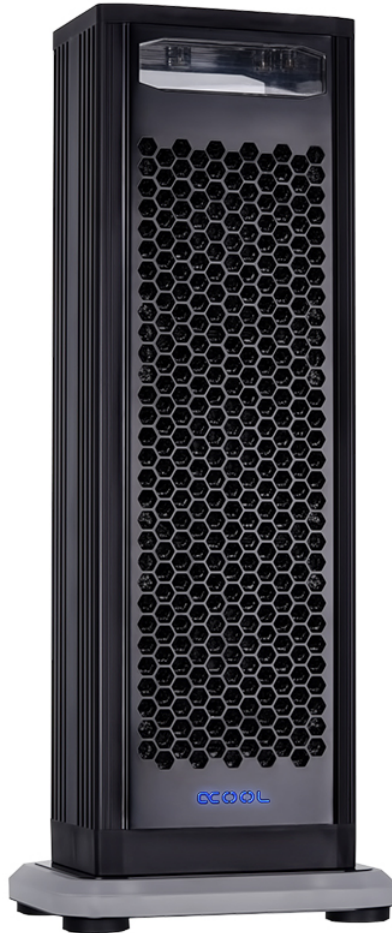

Alphacool Eiswand 360 CPU - black

Alphacool article number: 11026

Quick Info

The Eiswand is Alphacool's complete water cooling set for your CPU. Thanks to the included quick-release connectors, it's easy to connect additional components to the loop, such as the Eiswolf, Alphacool's pre-filled graphics card cooler, or an additional radiator. Finding a fitting graphics card cooler is easy with the configurator at www.Alphacool.com

- Full copper radiator
- Digital RGB illuminated reservoir and bottom
- Two virtually silent DC-LT 2 pumps

Compatibility

Intel 775 / 1056 / 1155 / 1150 / 1151 / 1200 / 1700 / 2011 / 2011-3 / 2066 / 1851

AMD AM2 / AM2+ / AM3 / AM3+ / FM1 / FM2 / FM2+ / AM4 / AM5 / TR4 / sTRX4 / sWRX / SP3

Scope of delivery

1x Alphacool Eiswand 360 CPU Black

Technical data

L x W x H Eiswand	210 x 155 x 534 mm
360mm XT45 full-copper radiator	1x
Eiswind fans 1100/700 RPM	6x
XP3 CPU cooler	1x
external power supply	1x
11mm Anti-kink springs	4x
11/8mm tubing	4m
11/8mm straight connectors G 1/4"	4x
Quick-release connectors	2x
1L Tec Protect 2	2x

The core component of the Eiswand is the external 360mm full-copper radiator, which is equipped with six Eiswind fans. This means the system's cooling power is very high, enough for any combination of CPU and GPU. Copper offers double the heat capacity of the aluminium often used in cheap systems. The six Eiswind fans are built to operate in Push&Pull configuration, to guarantee optimal radiator ventilation.