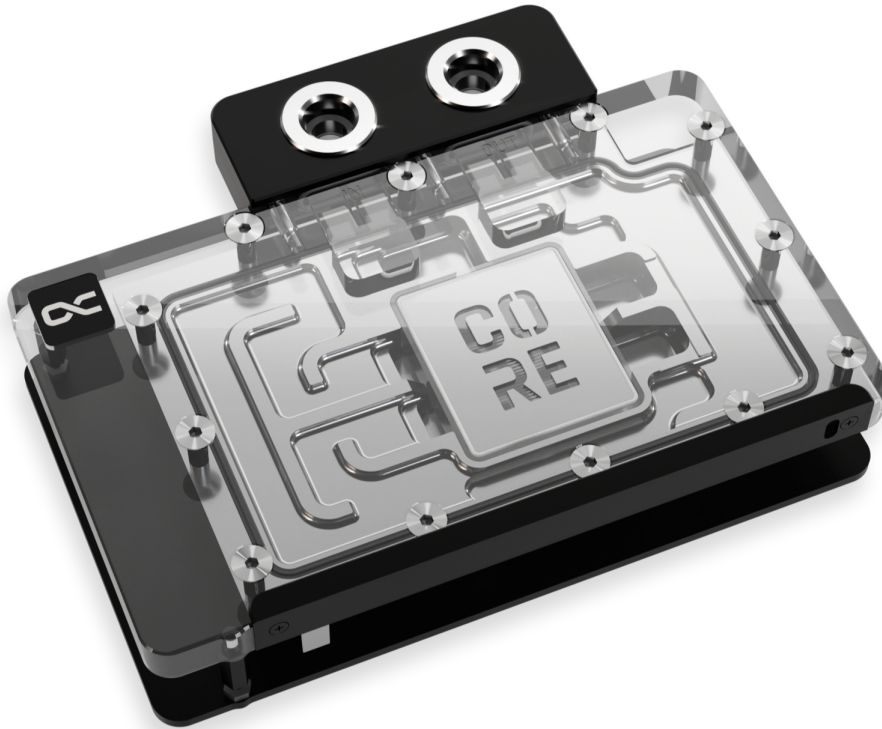

Alphacool Core Geforce RTX 5080 Reference with backplate

Alphacool article number: 10248

Quick Info

Alphacool introduces its new series of graphics card water coolers for the latest Nvidia GeForce RTX generation. Part of the Core product series, these coolers combine the highest quality with exceptional performance. Thanks to an optimized technical design, these GPU coolers deliver outstanding cooling performance.

- Optimized water flow through software and practical measurements
- Massive brass threads for secure fastening
- Superior chrome plating instead of nickel plating on the copper cooler
- Core design for maximum quality and feel

Technical data cooler

Dimensions total (L x W x H)	160 x 124,07 x 34,19mm
Material cooler	chrome-plated copper
Material cooler top	Acrylic
Material terminal	Acetal
Material Connection thread	Brass
Max working temperature	60°C
Pressure tested	0,8 bar
Threads	4 x G1/4"
Thickness cooler bottom	3,25mm
Thickness cooling fins	0,4mm
Distance cooling fins	0,4mm
Illumination	digital aRGB LEDs
Power connector digital aRGB LEDs	3-Pin JST
Power digital aRGB LEDs	5V
Number of digital aRGB LEDs	7
Color	transparent

The visual design of the GPU water cooler has been slightly modified. A new highlight is the Core emblem placed above the jetplate, which emphasizes its affiliation with the Core series and visually enhances the design. The series continues to feature high-quality brass connectors that ensure optimal quality and safety. The specially adapted aluminum backplate covers the entire backside of the copper cooler, ensuring a clear and uniform appearance. The acrylic, combined with aRGB lighting, allows for even and impressive illumination of the entire cooler.