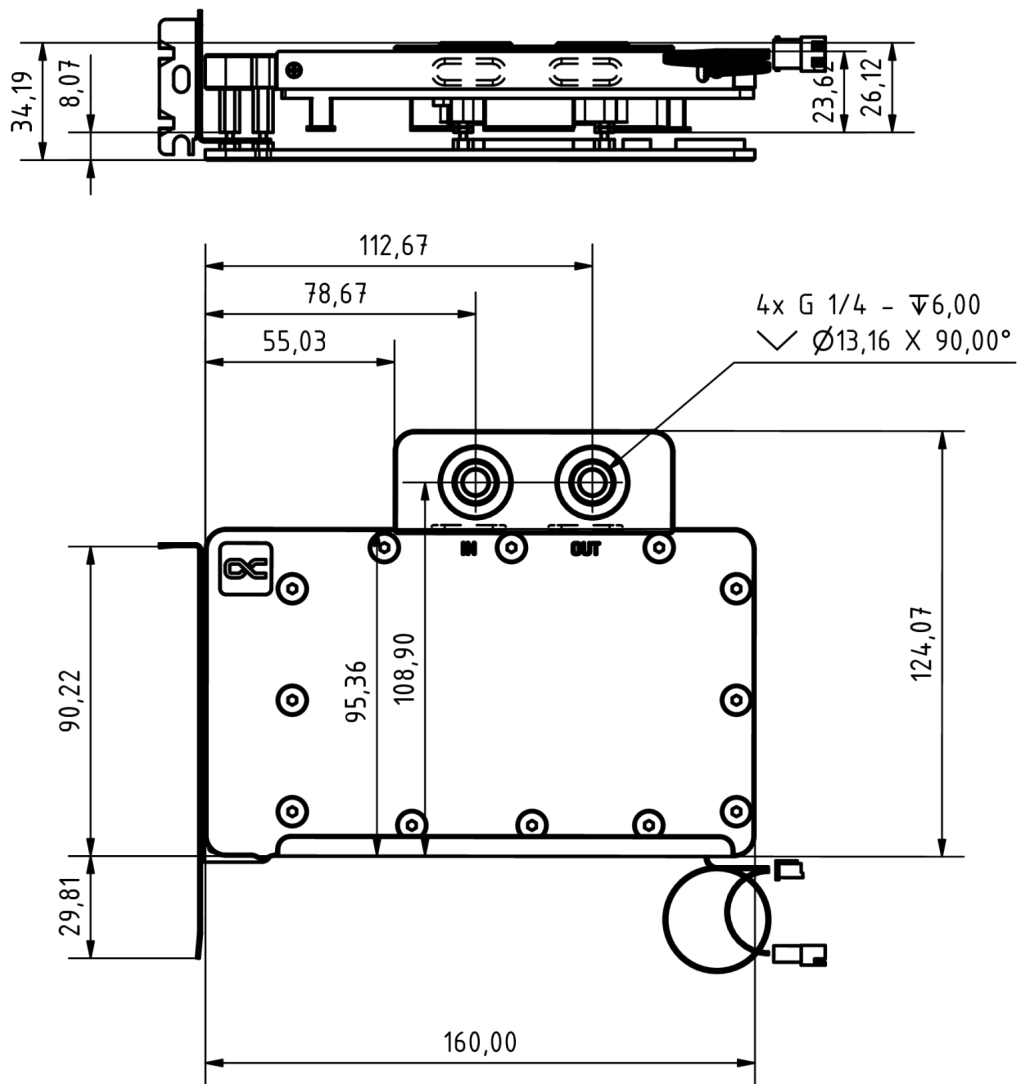

Technical data cooler

Dimensions total (L x W x H)	160 x 124,07 x 34,19mm
Material cooler	chrome-plated copper
Material cooler top	Acrylic
Material terminal	Acetal
Material Connection thread	Brass
Max working temperature	60°C
Pressure tested	0,8 bar
Threads	4 x G1/4"
Thickness cooler bottom	3,25mm
Thickness cooling fins	0,4mm
Distance cooling fins	0,4mm
Illumination	digital aRGB LEDs
Power connector digital aRGB LEDs	3-Pin JST
Power digital aRGB LEDs	5V
Number of digital aRGB LEDs	7
Color	transparent

Technical data backplate

Dimensions (L x W x H)	160 x 95,36 x 6mm
Thickness backplate without spacers	3mm
Material	Aluminium

Download links

Manual	10248_Alphacool_Core_Geforce_RTX_5080_Reference_with_backplate_Manual.pdf
Product pictures	10248_Alphacool_Core_Geforce_RTX_5080_Reference_with_backplate_pics.zip

General tolerance: $\pm 0,25$ mm
Dimension in millimeter