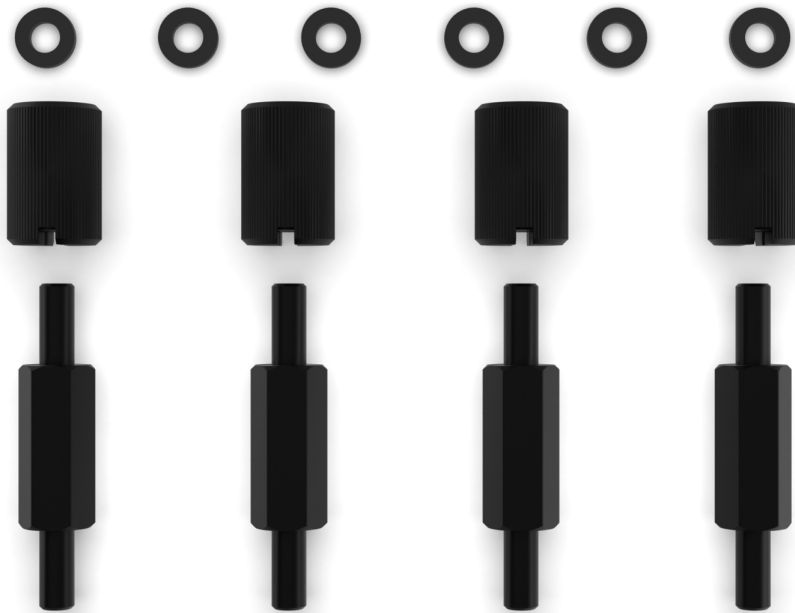

## Alphacool Screw Set Core CPU cooler LGA 1700

Alphacool article number: 10199

### Quick Info

Alphacool screw set for Core 1 CPU cooler series for Intel LGA 1700.  
Replacement screws, including EVA washers, for the Core 1 Intel mounting system.

### Scope of delivery

- 4x Threaded bolt INTEL
- 4x Screw sleeve
- 4x EVA Washer

## Technical data

Material	Metal
Weight	30g
Color	black